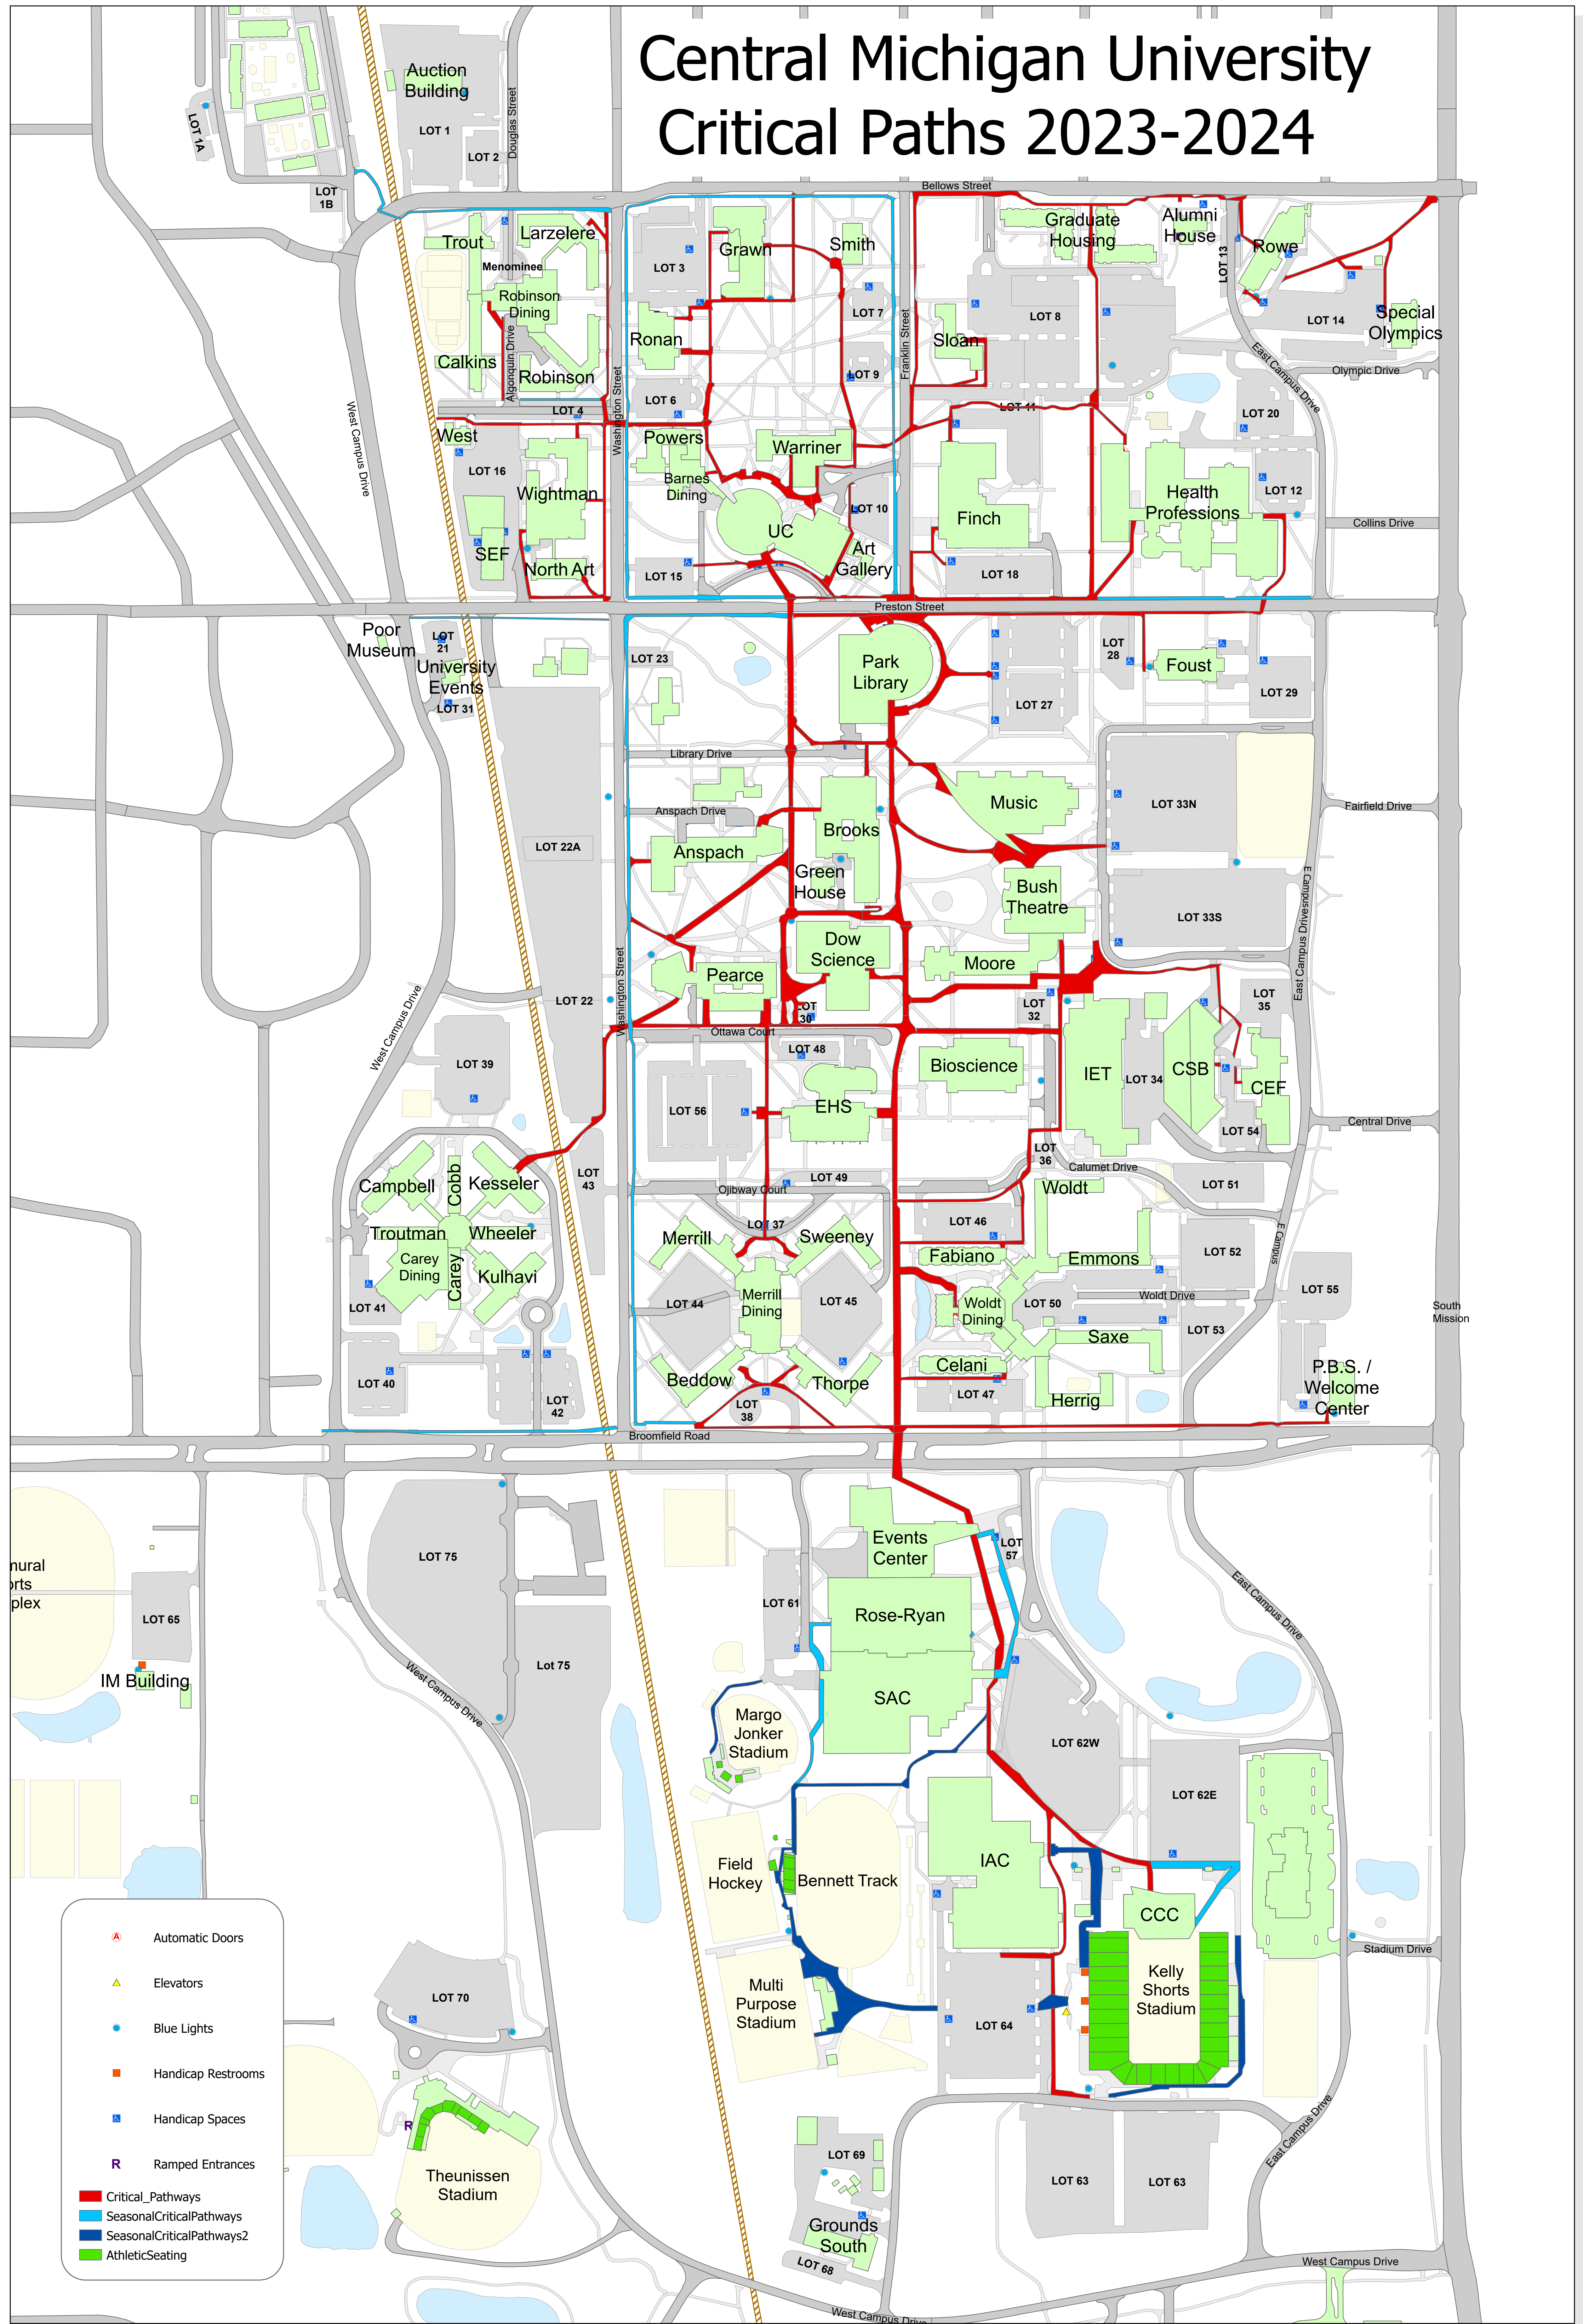

# Central Michigan University Critical Paths 2023-2024

- ▲ Automatic Doors
- ▲ Elevators
- Blue Lights
- Handicap Restrooms
- Handicap Spaces
- R Ramped Entrances
- Critical Paths
- Seasonal Critical Pathways
- Seasonal Critical Pathways 2
- Athletic Seating