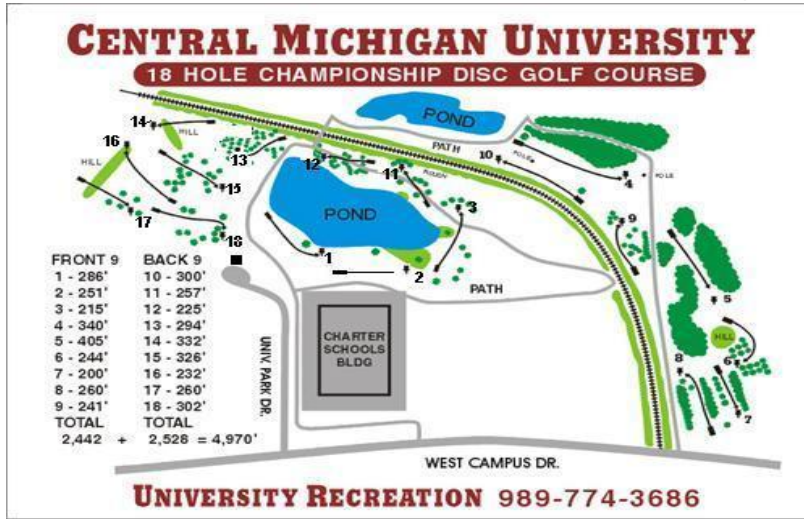

# Central Michigan University Disc Golf Course

Hole	Distance					Par
1	287					4
2	259					3
3	243					3
4	456					4
5	394					4
6	235					3
7	179					3
8	270					3
9	246					3
						30
10	296					3
11	255					3
12	215					3
13	202					3
14	278					3
15	316					4
16	312					3
17	244					3
18	250					3
						28

Welcome to the CMU Disc Golf Course.  
 PDGA rules apply.  
 Please do not litter.  
 Please pick up the trash that others have left behind.

University Recreation  
 989-774-3686  
[www.sac.cmich.edu](http://www.sac.cmich.edu)

## Information for Disc Golf Course Users:

Please dispose trash in waste cans.

Parking is available in the Disc Golf course parking lot off of University Park Dr. (before you drive into the FairField Inn)

PLEASE advise all users to employ common courtesy and respect for all when playing disc golf at CMU's course.

The course is on shared use land. Occasionally, running events will take precedence over disc golf.