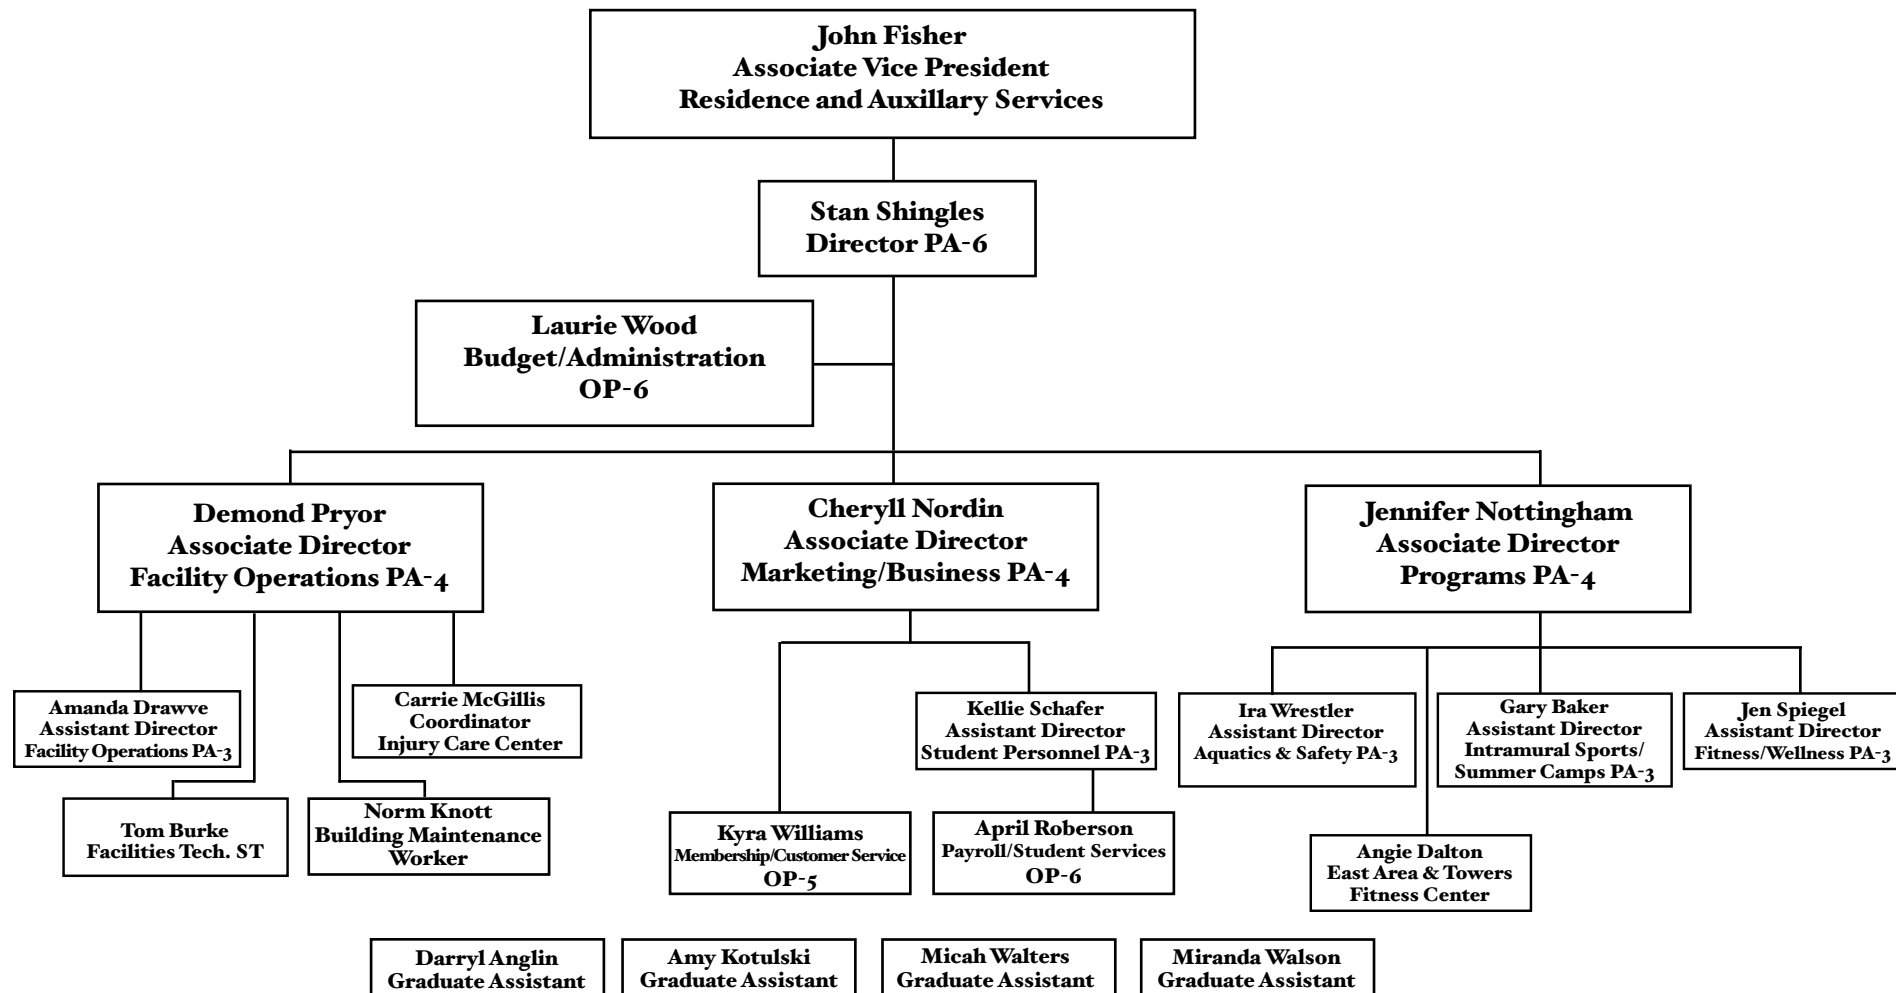

# University Recreation CENTRAL MICHIGAN UNIVERSITY

## Finance and Administrative Services Division - 2009 - 2010 Organizational Chart

### Student Employee Groups

Student Position	Supervisor	Student Position	Supervisor	Student Position	Supervisor
Bowling Attendants	Kotulski	Group Fitness Leaders	Speigel	SACamp Counselors	Baker
Bowling Techs	Burke	Lifeguards/WSI	Wrestler	Facility Support Crew	Anglin
Building Supervisors	Pryor	Membership Services	Williams	SAC Technicians	Pryor
Computer Technicians	Nottingham	Officials	Baker	Service Center Reps.	Drawve
East Quad Fitness Center	Dalton	Programming Support Staff	Nottingham	Sports Clubs	Nottingham
Employment Services Staff	Roberson	Production Room Staff	Nordin	Student Personnel	Schafer
Fitness Attendants	Speigel/Walson	Safety Instructors	Wrestler	Student Managers	Pryor
Intramural Supervisors	Baker	URec Enrichment/Senior Partners	Schafer	Towers Fitness Center	Dalton
				Webmaster	Nordin