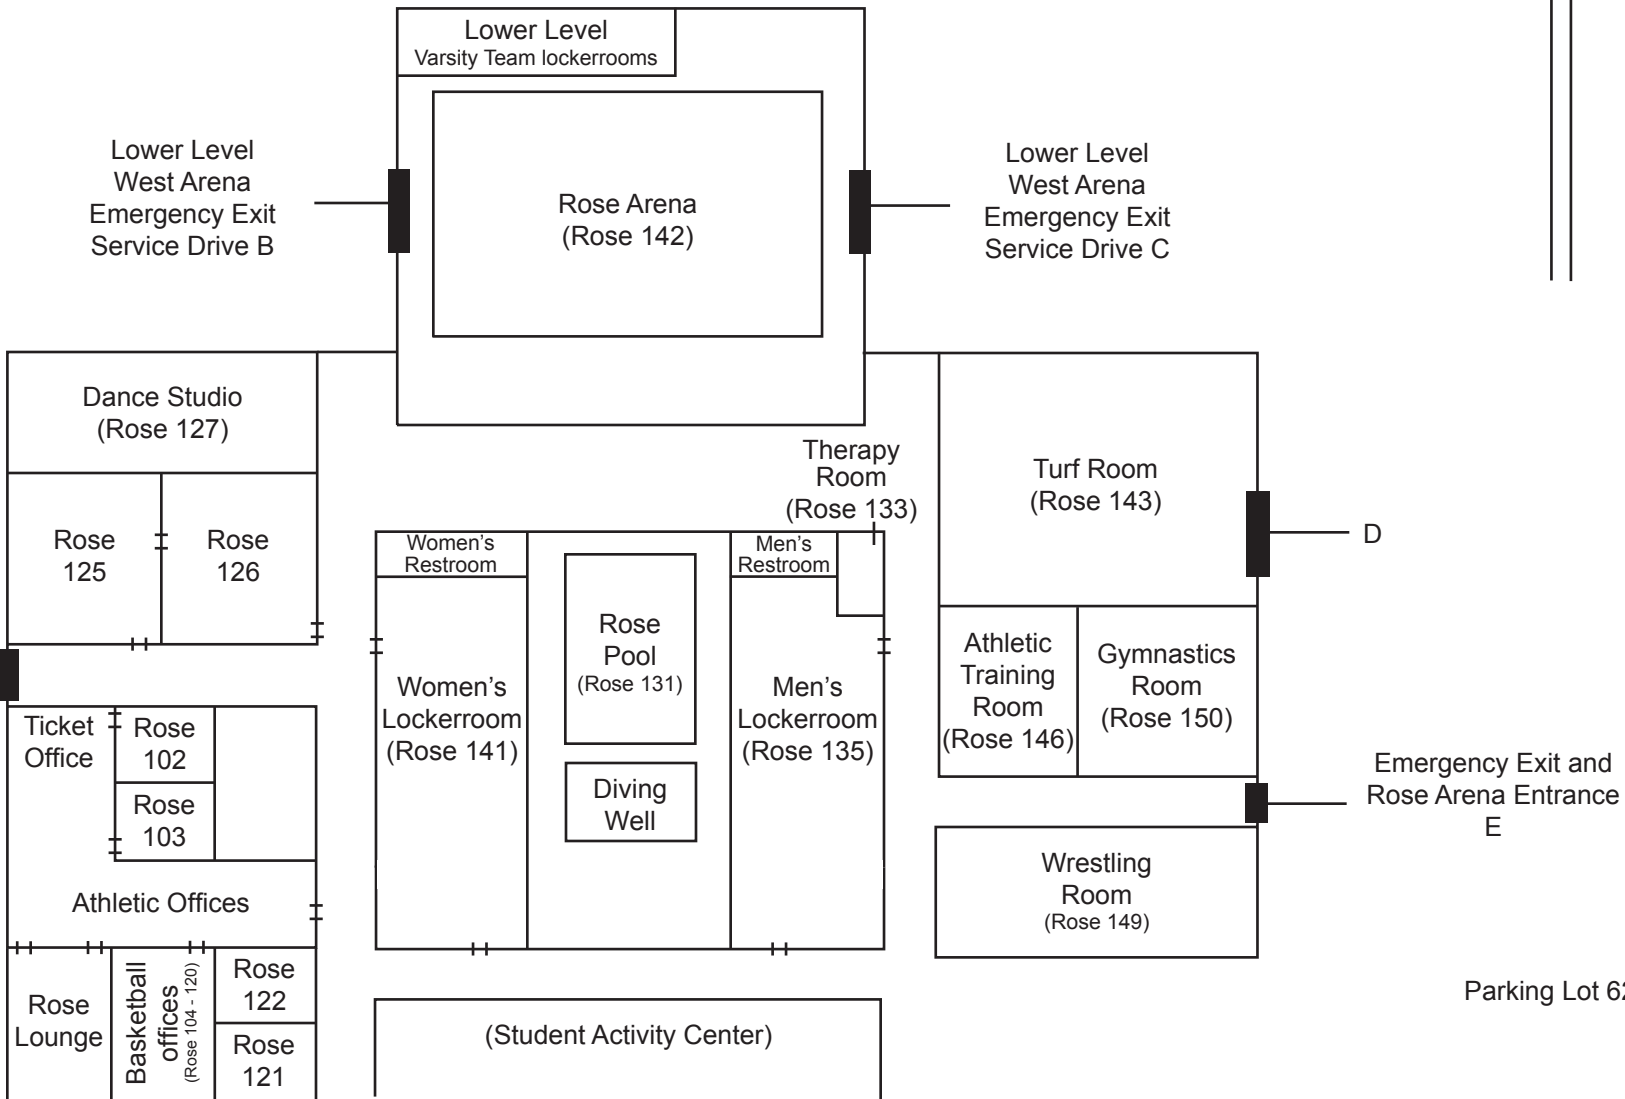

Broomfield Road

# Main Level Rose Center

Parking Lot 61

Primary West  
Rose Entrance  
A

Parking Lot 62