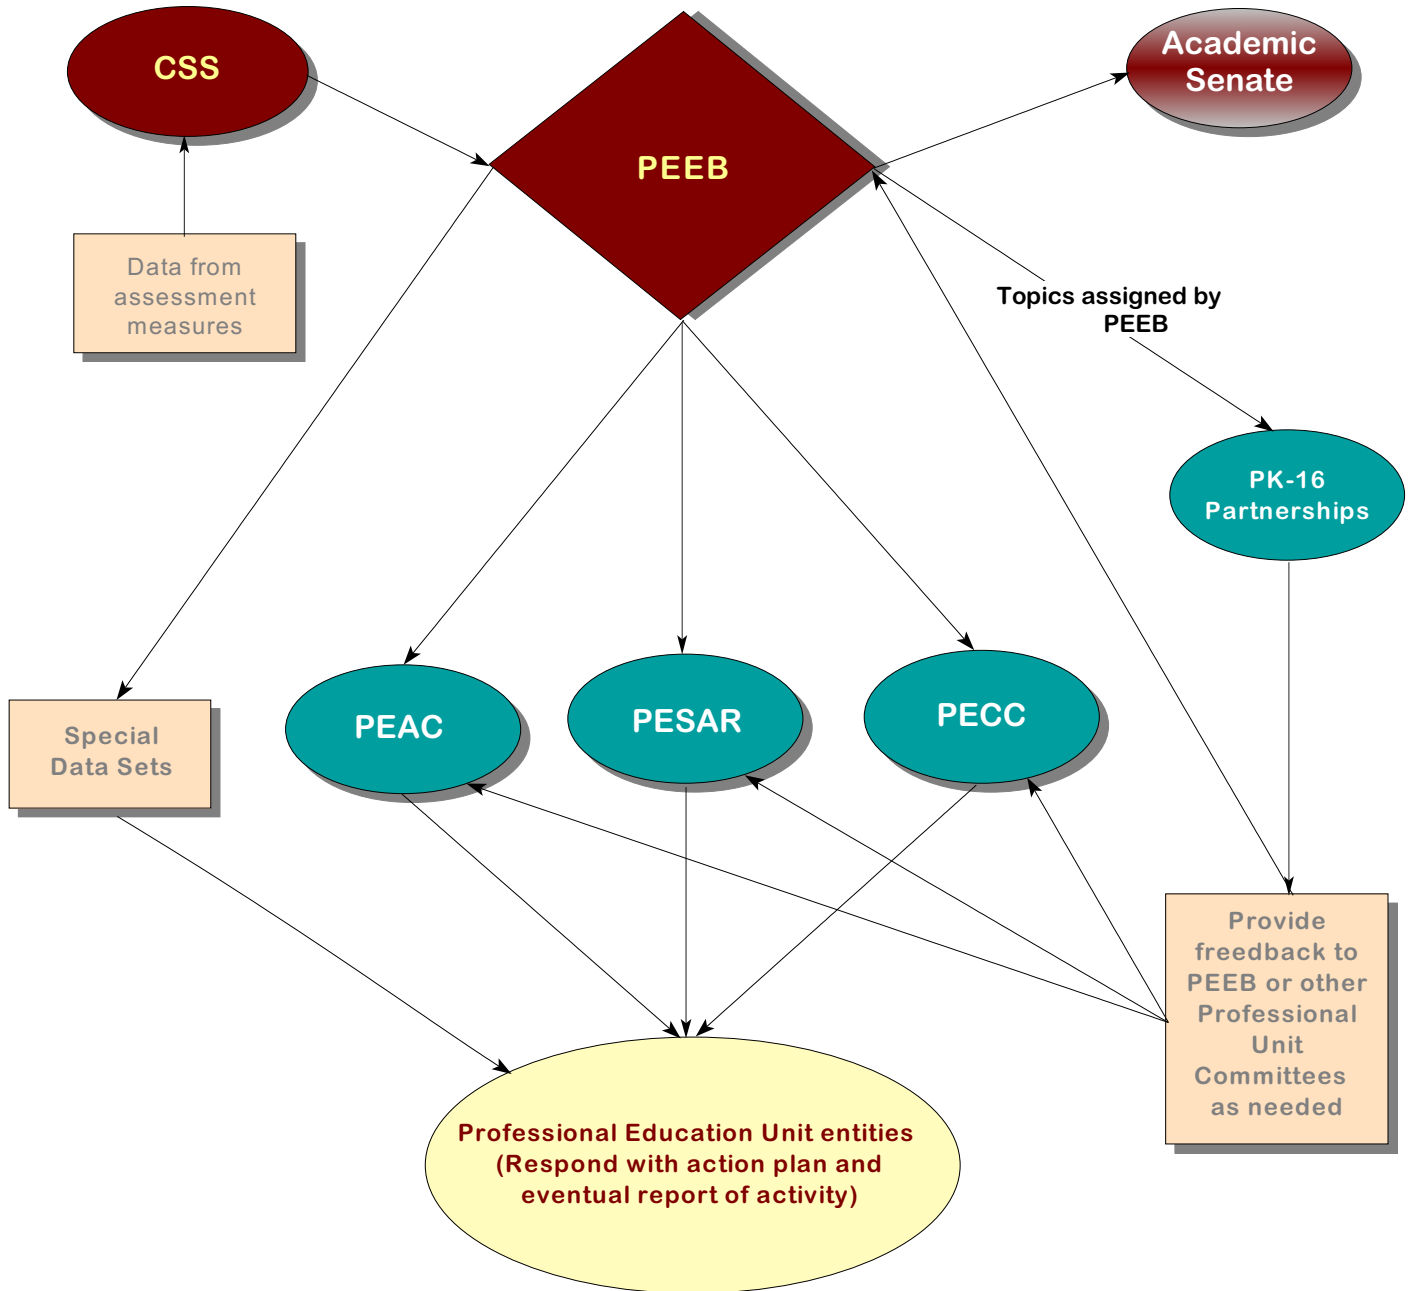

Professional Education Unit Assessment Flow Chart

Unit assessment activities of all Professional Education Units and committees will be monitored through published minutes