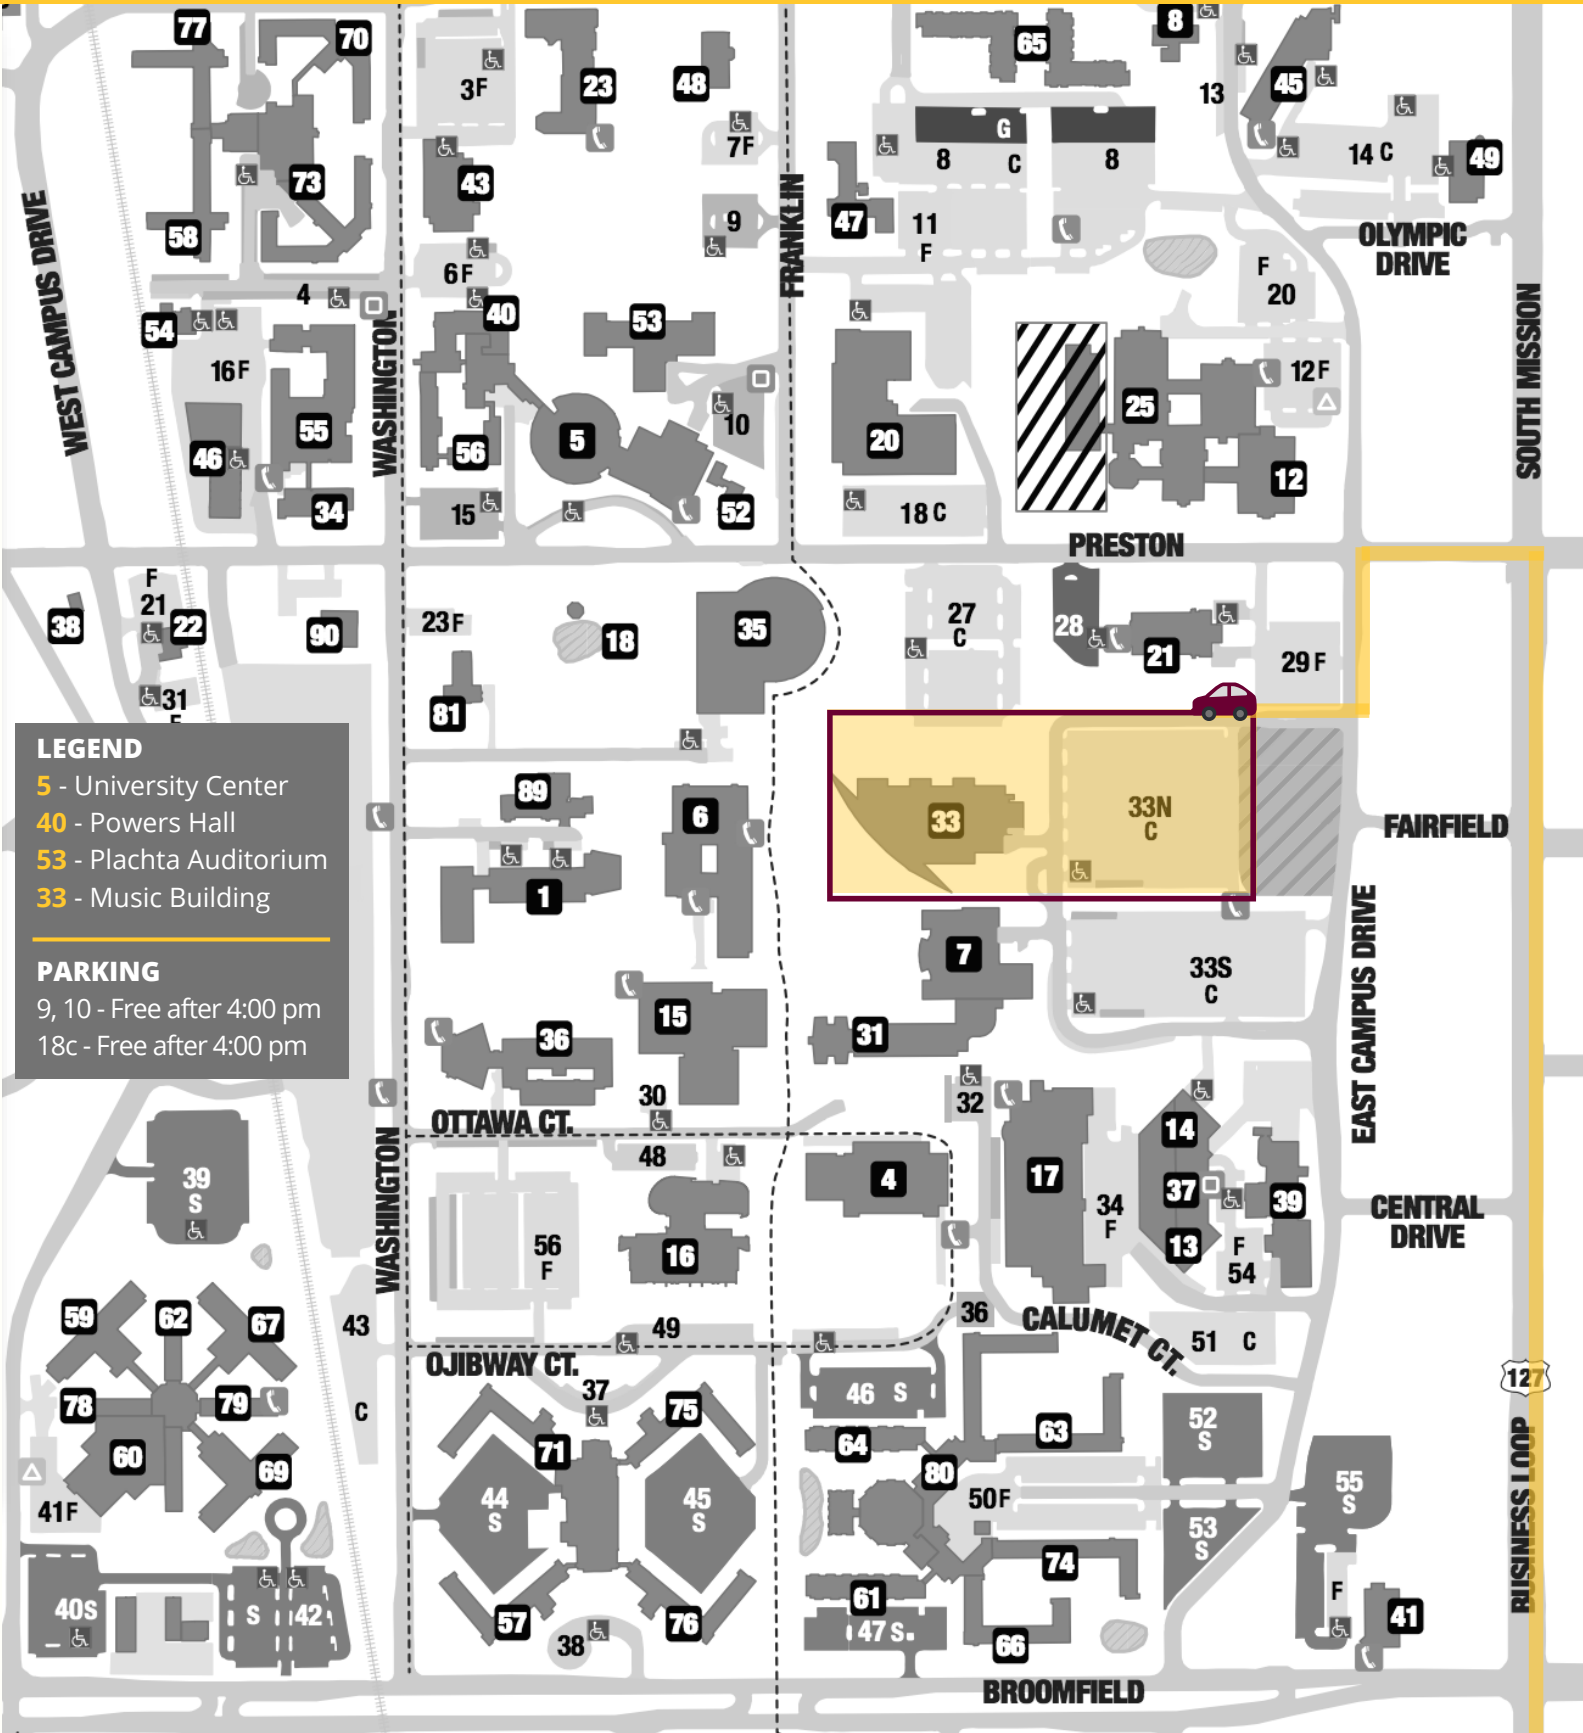

CENTRAL MICHIGAN UNIVERSITY CAMPUS

LEGEND

- 5 - University Center
- 40 - Powers Hall
- 53 - Plachta Auditorium
- 33 - Music Building

PARKING

- 9, 10 - Free after 4:00 pm
- 18c - Free after 4:00 pm

School of Music

PARKING LOT 33

1400 E. CAMPUS DRIVE
MOUNT PLEASANT, MI 48859

MUSIC.CMICH.EDU