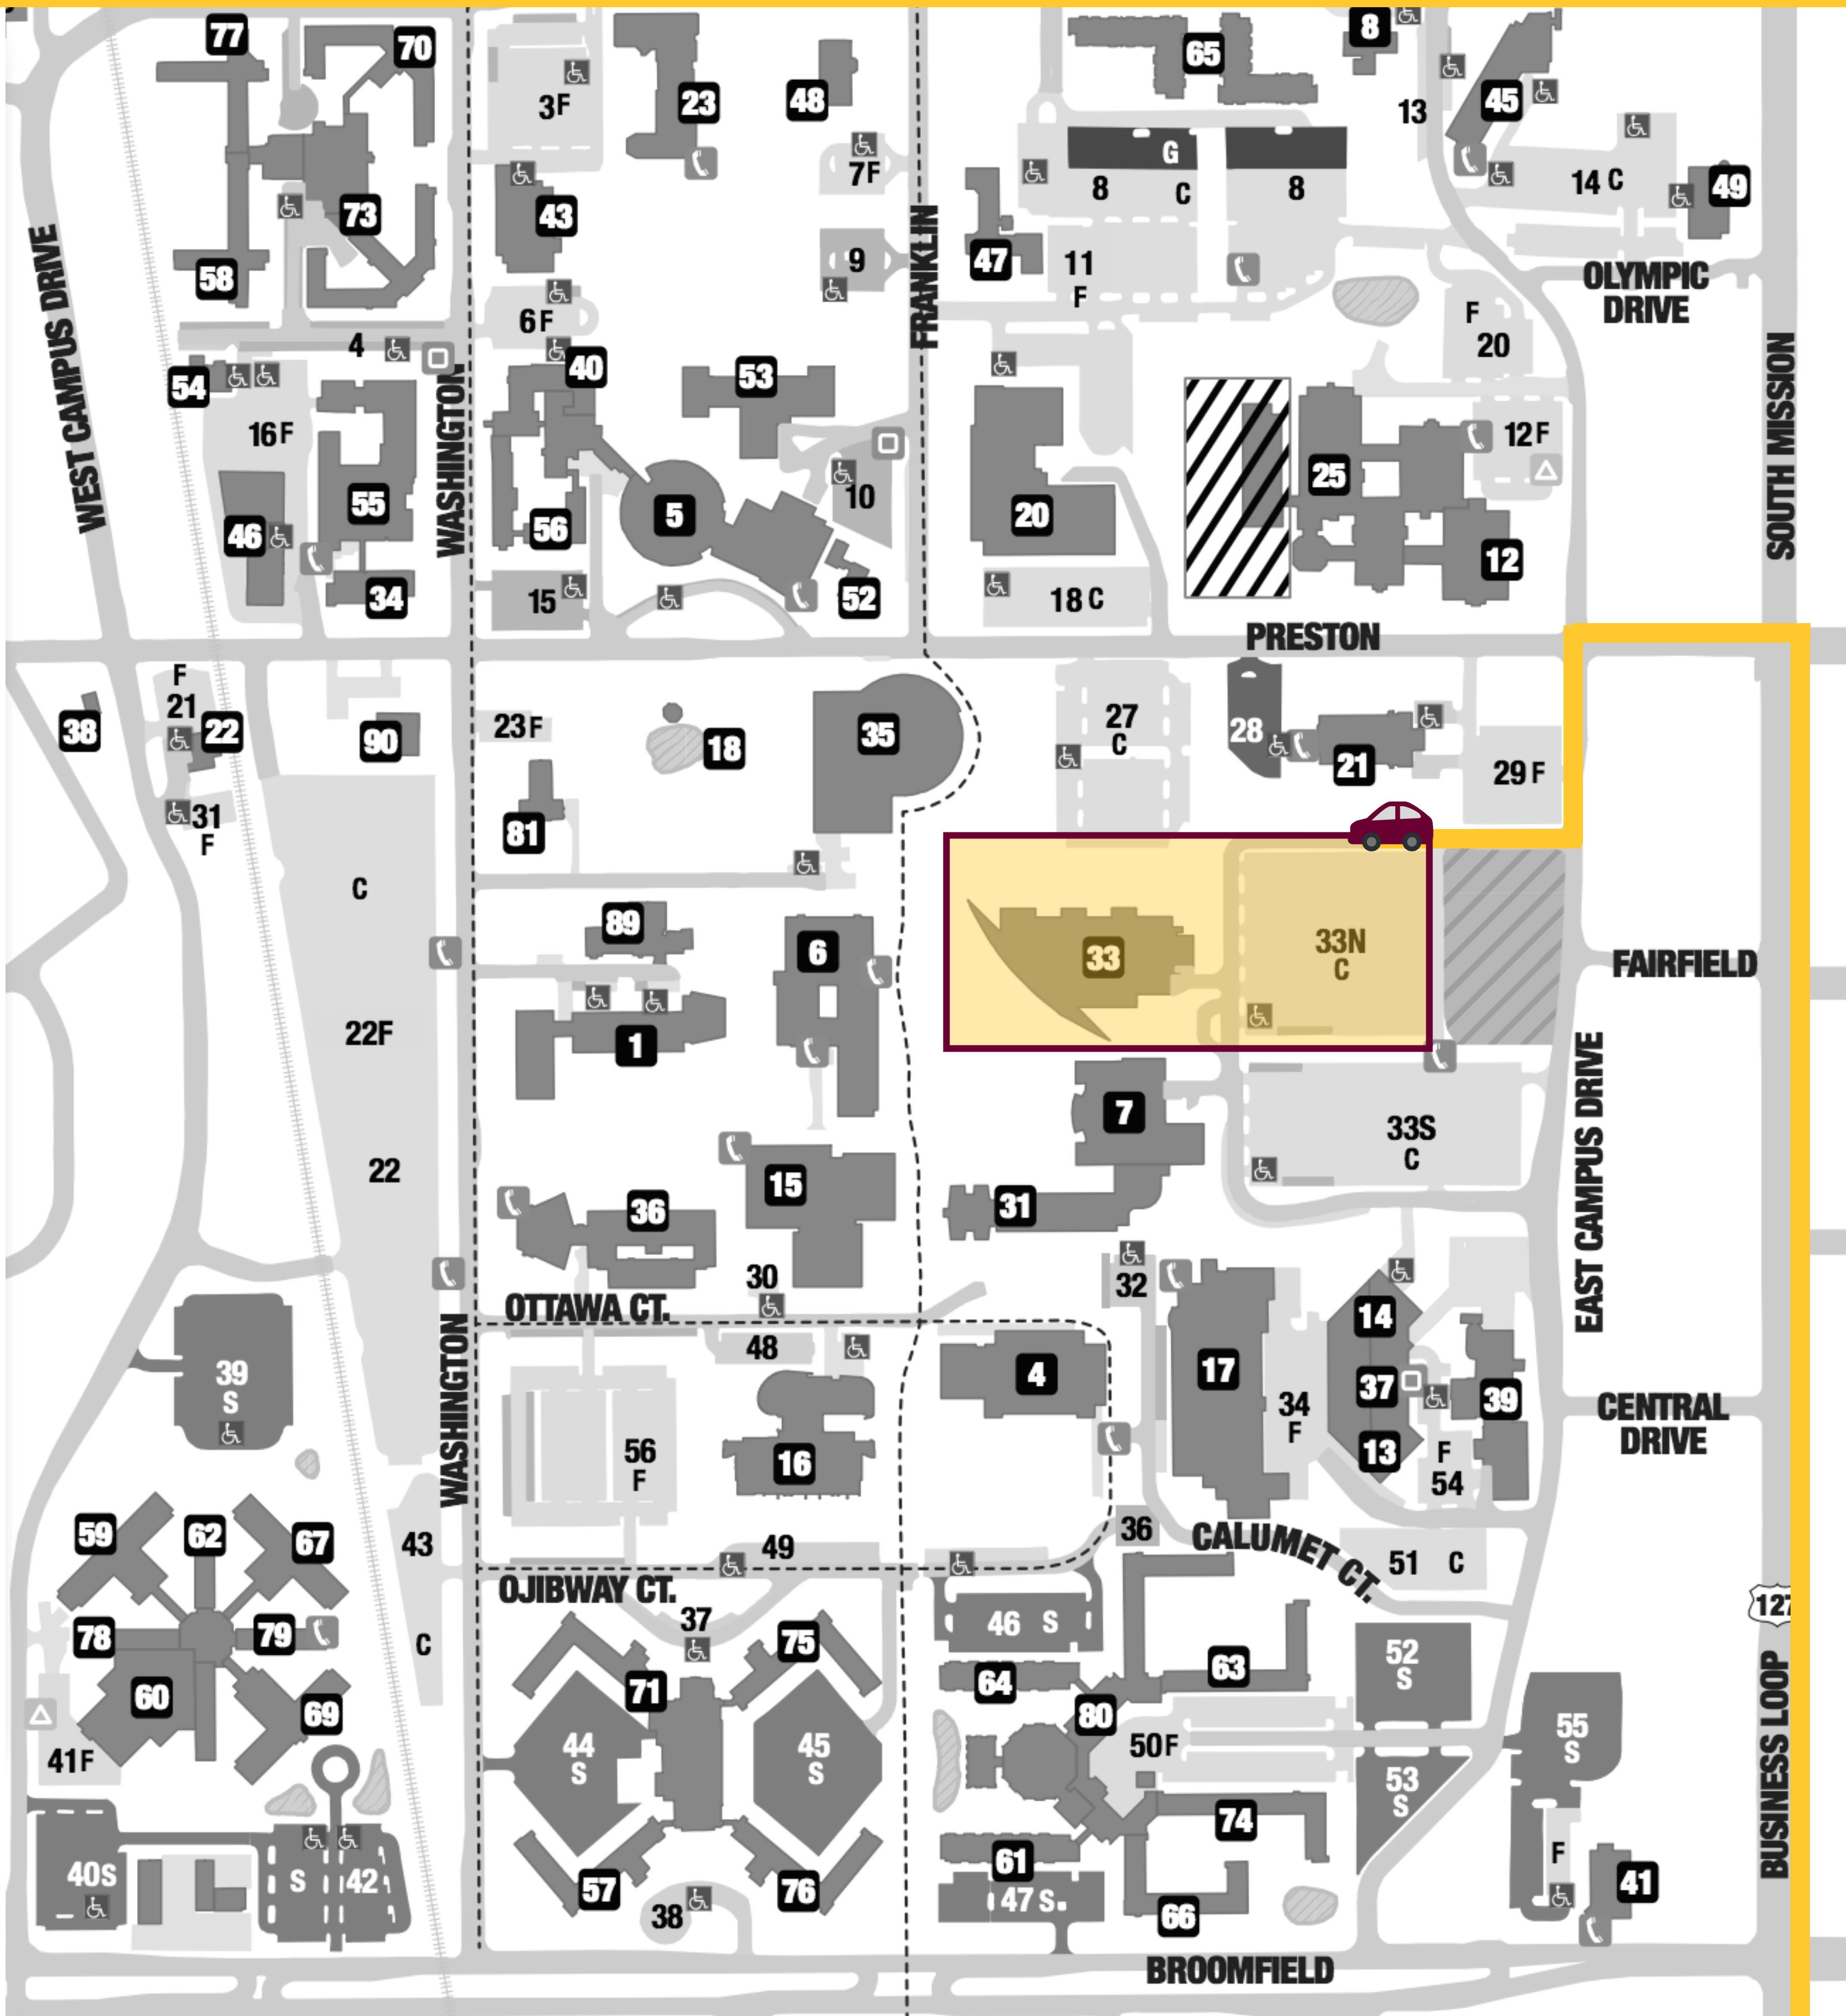

CENTRAL MICHIGAN UNIVERSITY CAMPUS

SCHOOL *of* MUSIC

PARKING LOT 33

1400 E. CAMPUS DRIVE
MOUNT PLEASANT, MI 48859

MUSIC.CMICH.EDU

CMU
CENTRAL MICHIGAN
UNIVERSITY