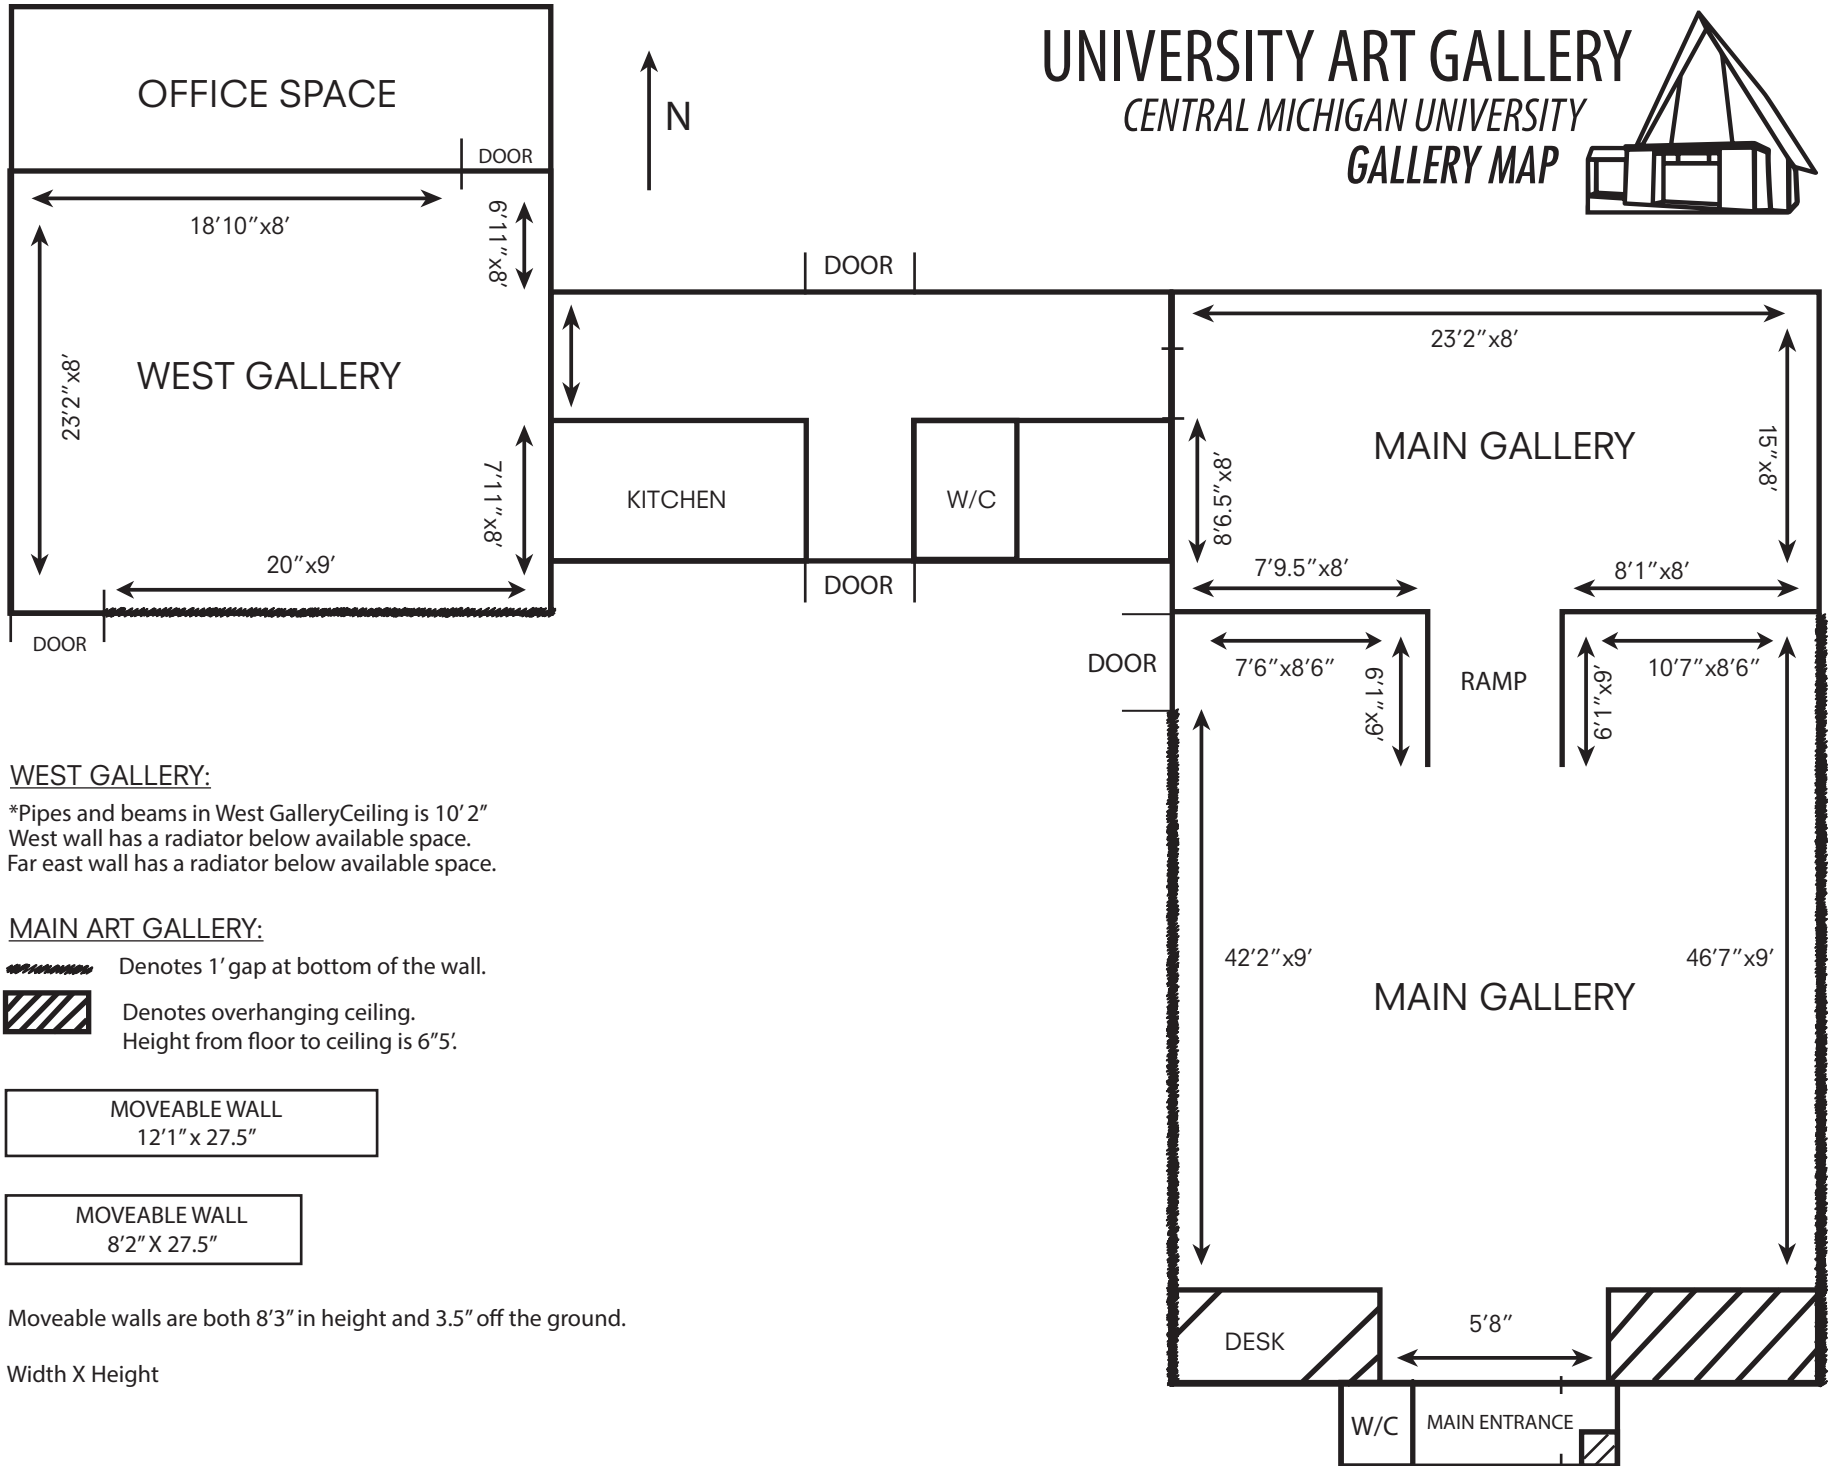

UNIVERSITY ART GALLERY

CENTRAL MICHIGAN UNIVERSITY
GALLERY MAP

WEST GALLERY:

*Pipes and beams in West Gallery Ceiling is 10' 2"
West wall has a radiator below available space.
Far east wall has a radiator below available space.

MAIN ART GALLERY:

 Denotes 1' gap at bottom of the wall.

 Denotes overhanging ceiling.
Height from floor to ceiling is 6'5'.

MOVEABLE WALL
12'1" x 27.5"

MOVEABLE WALL
8'2" X 27.5"

Moveable walls are both 8'3" in height and 3.5" off the ground.

Width X Height