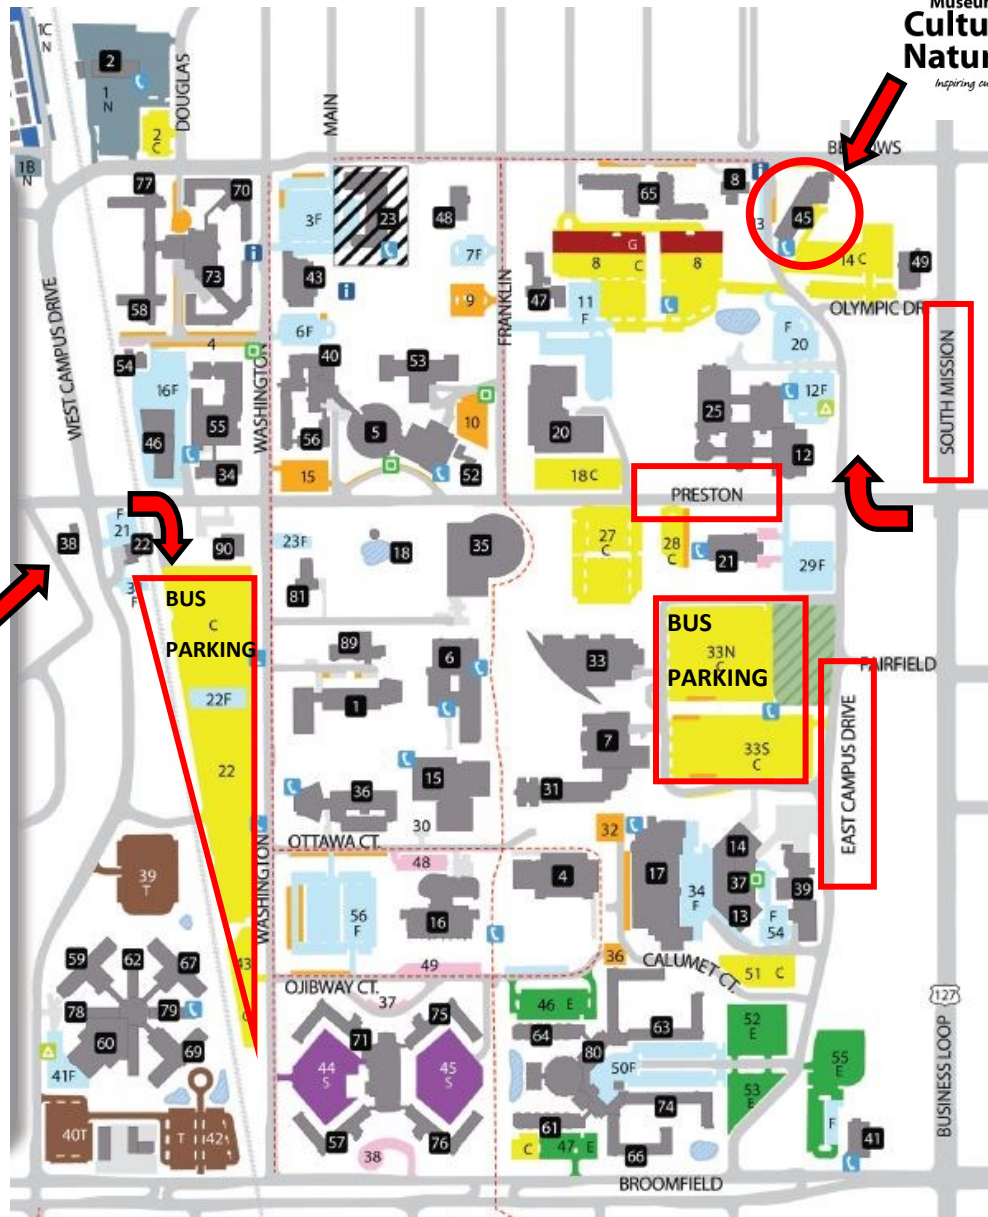

# School Group Driving & Parking Directions

## Central Michigan University Campus

One-room schoolhouse (corner of Preston & West Campus Drive)

Please travel from the south on East Campus Dr. and stop in front of Rowe Hall for kids to load and unload.

During the program, buses can park in either Lot 22 or Lot 33.

- ◆ Coming from the **North** (example: Clare) on 127 (going south): exit on 127-BUS toward Mt. Pleasant. US-127 becomes Mission, and turn right on E. Preston Street. Turn right on the first street (East Campus Drive) and the museum is the last building on your right, Rowe Hall
- ◆ Coming from the **South** (example: Alma) on 127 (going north): exit on 127-BUS on the left toward Mt. Pleasant. US-127 becomes Mission and turn left on E. Preston Street. Turn right on the first street (East Campus Drive) and the museum is the last building on your right.
- ◆ Coming from the **East** (example: Midland) on M 20 (going west) also called Pickard: turn left on S. Mission and then right onto E. Preston Street. Turn right on the first street (East Campus Drive) and the museum is the last building on your right.
- ◆ Coming from the **West** (example: Big Rapids) on M 20 (going east), which turns into High St: turn right onto S. Mission then right onto E. Preston Street. Turn right on the first street (East Campus Drive) and the museum is the last building on your right.