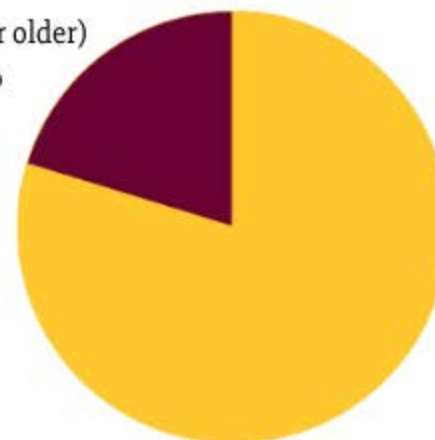

EPP Demographic Information 2020-2021: Age/Ethnicity/Race for 298 Program Completers

Hispanic/Latino
of any race - 5.4%

Non-Hispanic/Latino
of any race - 94.6%

Age (25 yrs or older)
20.1%

Age (18-24 yrs old)
79.9%

- Unknown or No Response 1.7%
- Two or More Races 2%
- White 89.9%
- Native Hawaiian or Other Pacific Islander
- Black or African American .7%
- Asian .3%
- American Indian or Alaska Native

*Those without a percentage indicate zero students