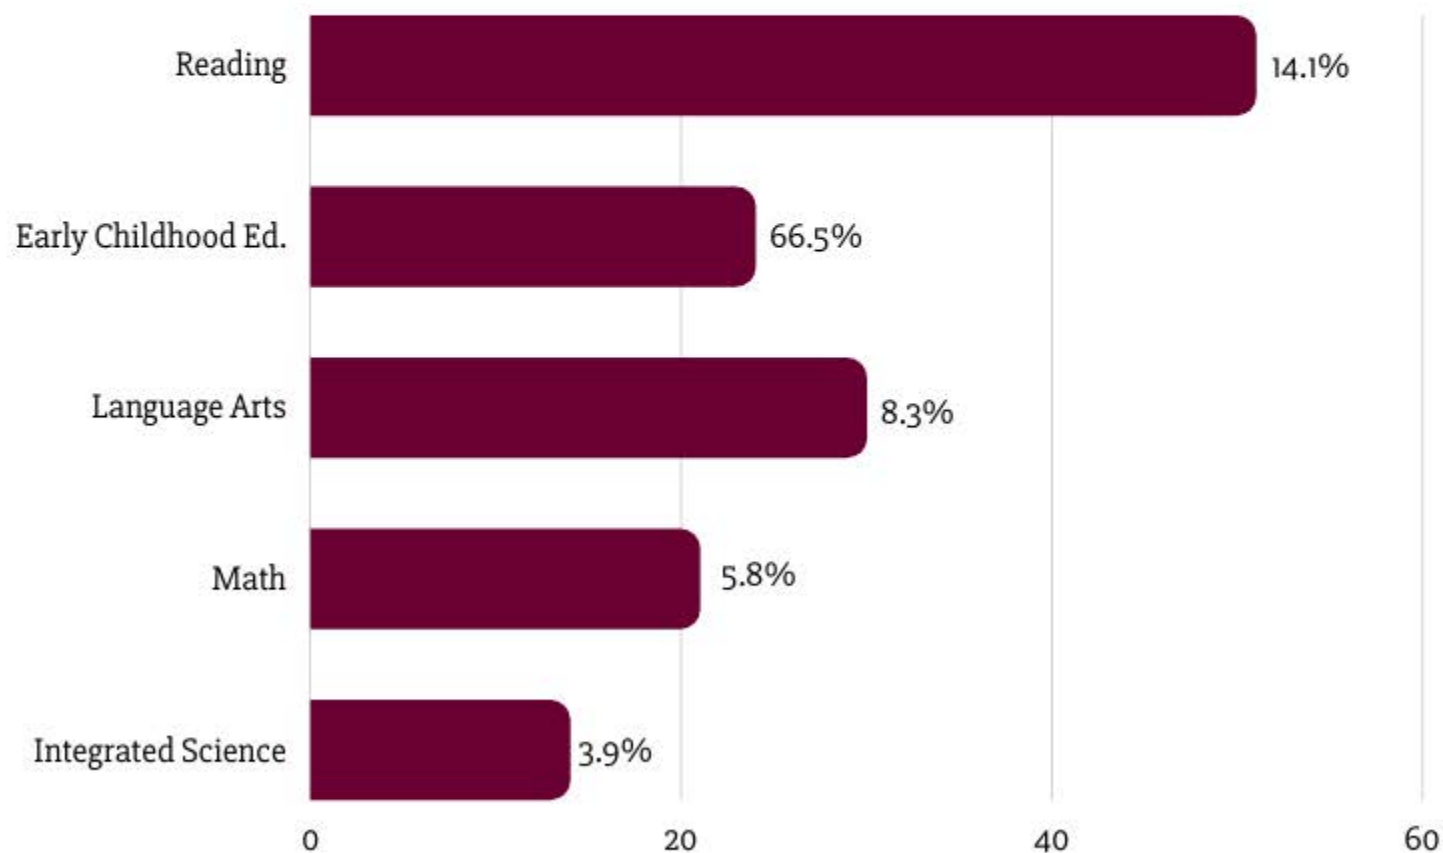

EPP Elementary Majors 2020-2021: Admitted and Enrolled Students

*percentages taken from total of Elementary Majors

EPP Secondary Majors 2020-2021: Admitted and Enrolled Students

*percentages taken from total of Secondary Majors

EPP K-12 Programs 2020-2021: Admitted and Enrolled Students (F21)

*percentages taken from total of all Majors and Minors

EPP Elementary Minors 2020-2021: Admitted and Enrolled Students

*percentages taken from total of Elementary Minors