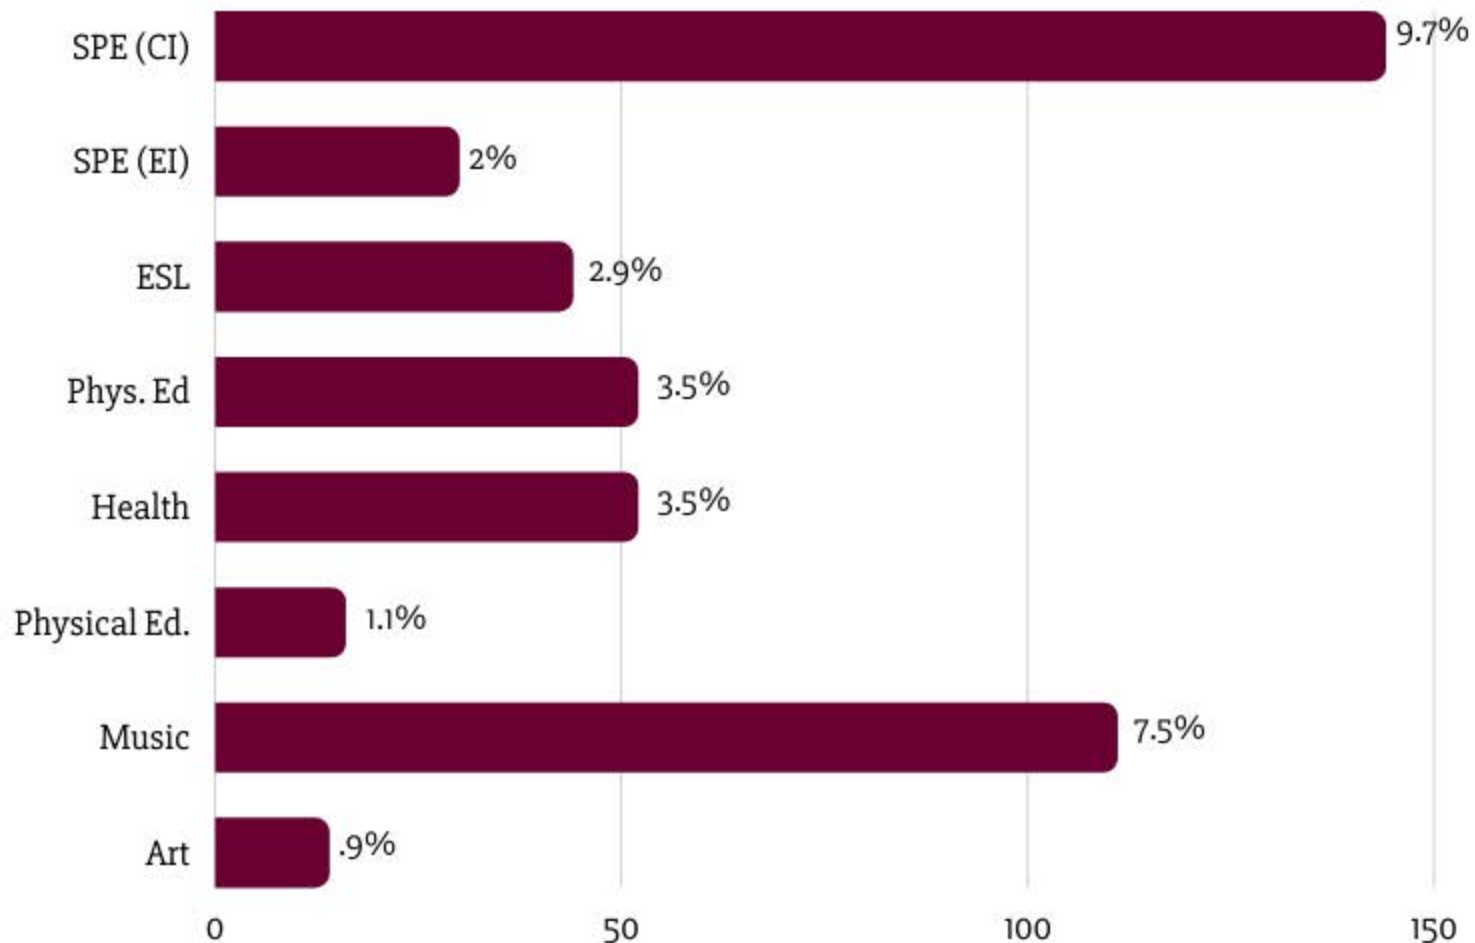

EPP Elementary Majors 2020-2021: Admitted and Enrolled Students

*percentages taken from total of Elementary Majors

EPP Secondary Majors 2020-2021: Admitted and Enrolled Students

*percentages taken from total of Secondary Majors

EPP K-12 Programs 2020-2021: Admitted and Enrolled Students (F21)

*percentages taken from total of all Majors and Minors

EPP Elementary Minors 2020-2021: Admitted and Enrolled Students

*percentages taken from total of Elementary Minors