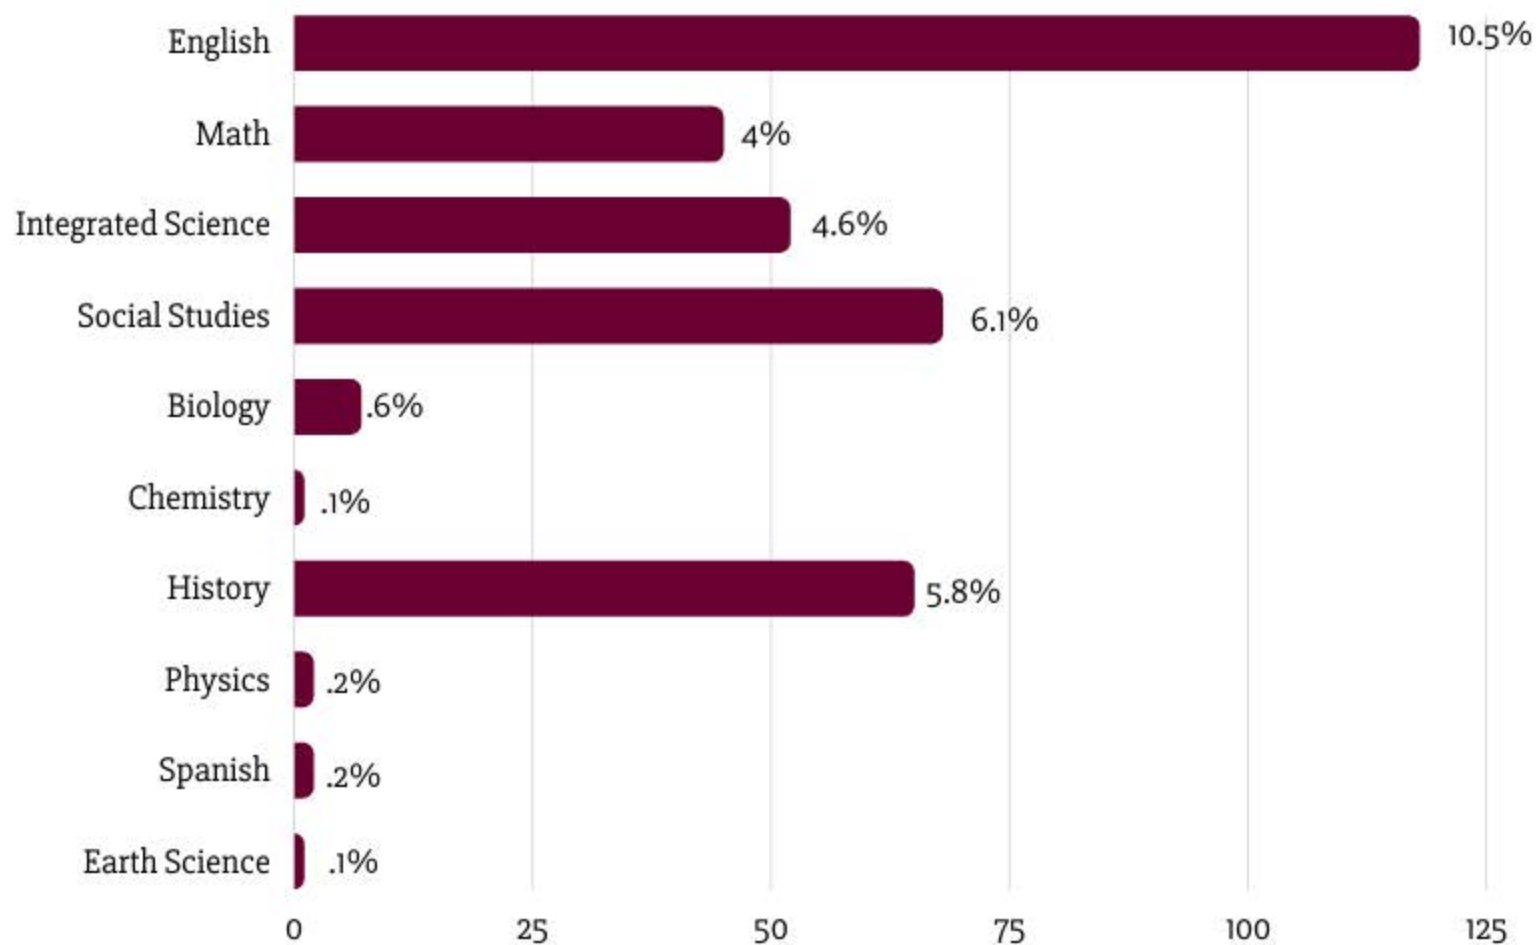

EPP Elementary Majors 2020-2021: Admitted and Enrolled Students

*percentages taken from total of Elementary Majors

EPP Secondary Majors 2020-2021: Admitted and Enrolled Students

*percentages taken from total of Secondary Majors

EPP K-12 Programs 2020-2021: Admitted and Enrolled Students (F21)

*percentages taken from total of all Majors and Minors

EPP Elementary Minors 2020-2021: Admitted and Enrolled Students

*percentages taken from total of Elementary Minors