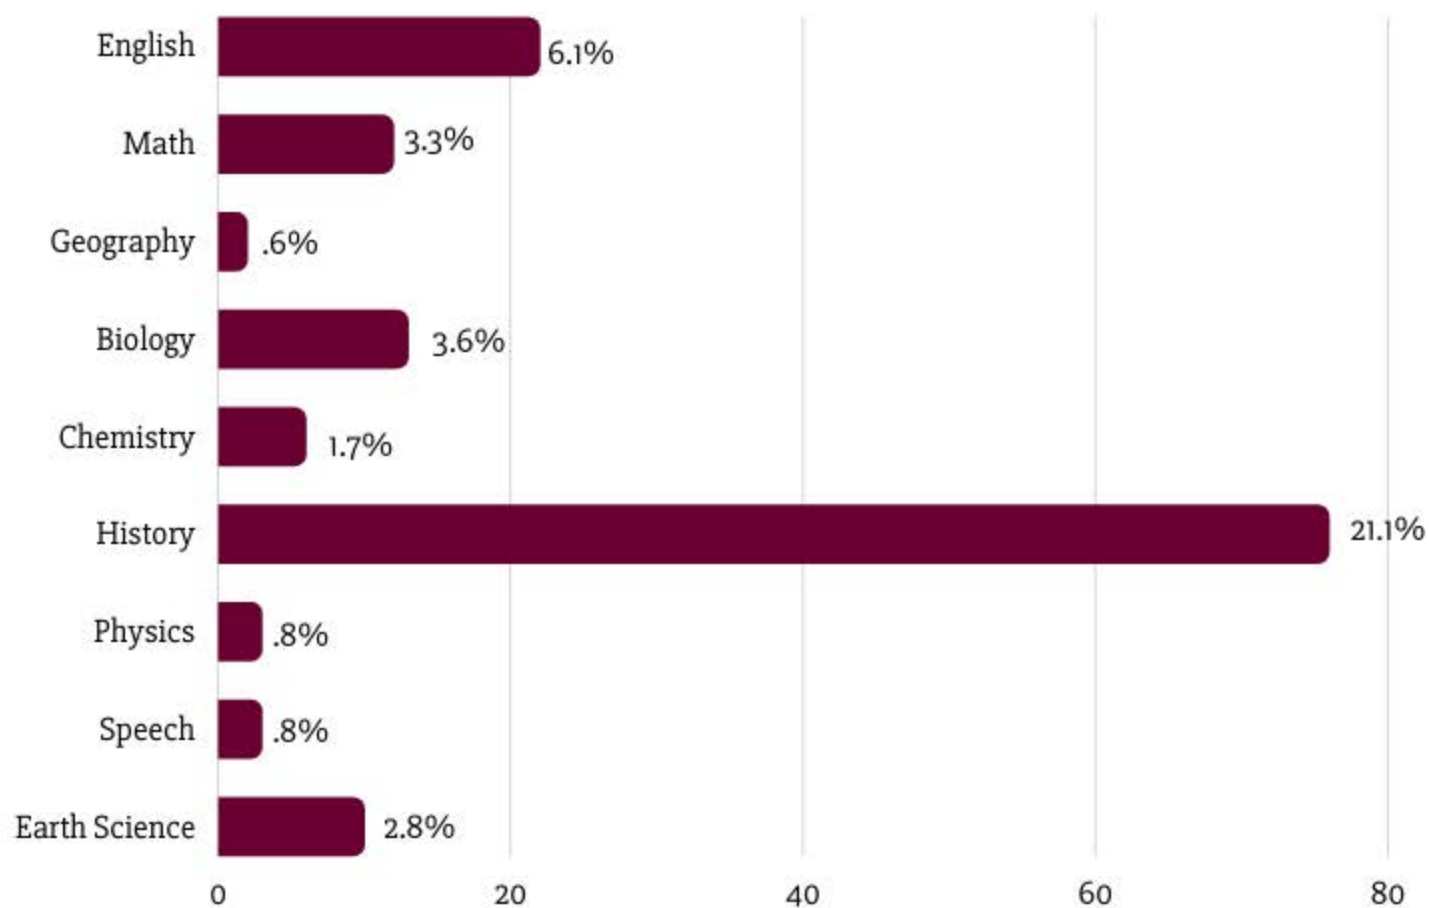

EPP K-12 Programs 2020-2021: Admitted and Enrolled Students (F21)

*percentages taken from total of all Majors and Minors

EPP Elementary Minors 2020-2021: Admitted and Enrolled Students

*percentages taken from total of Elementary Minors

EPP Secondary Minors 2020-2021: Admitted and Enrolled Students

*percentages taken from total of Secondary Minors