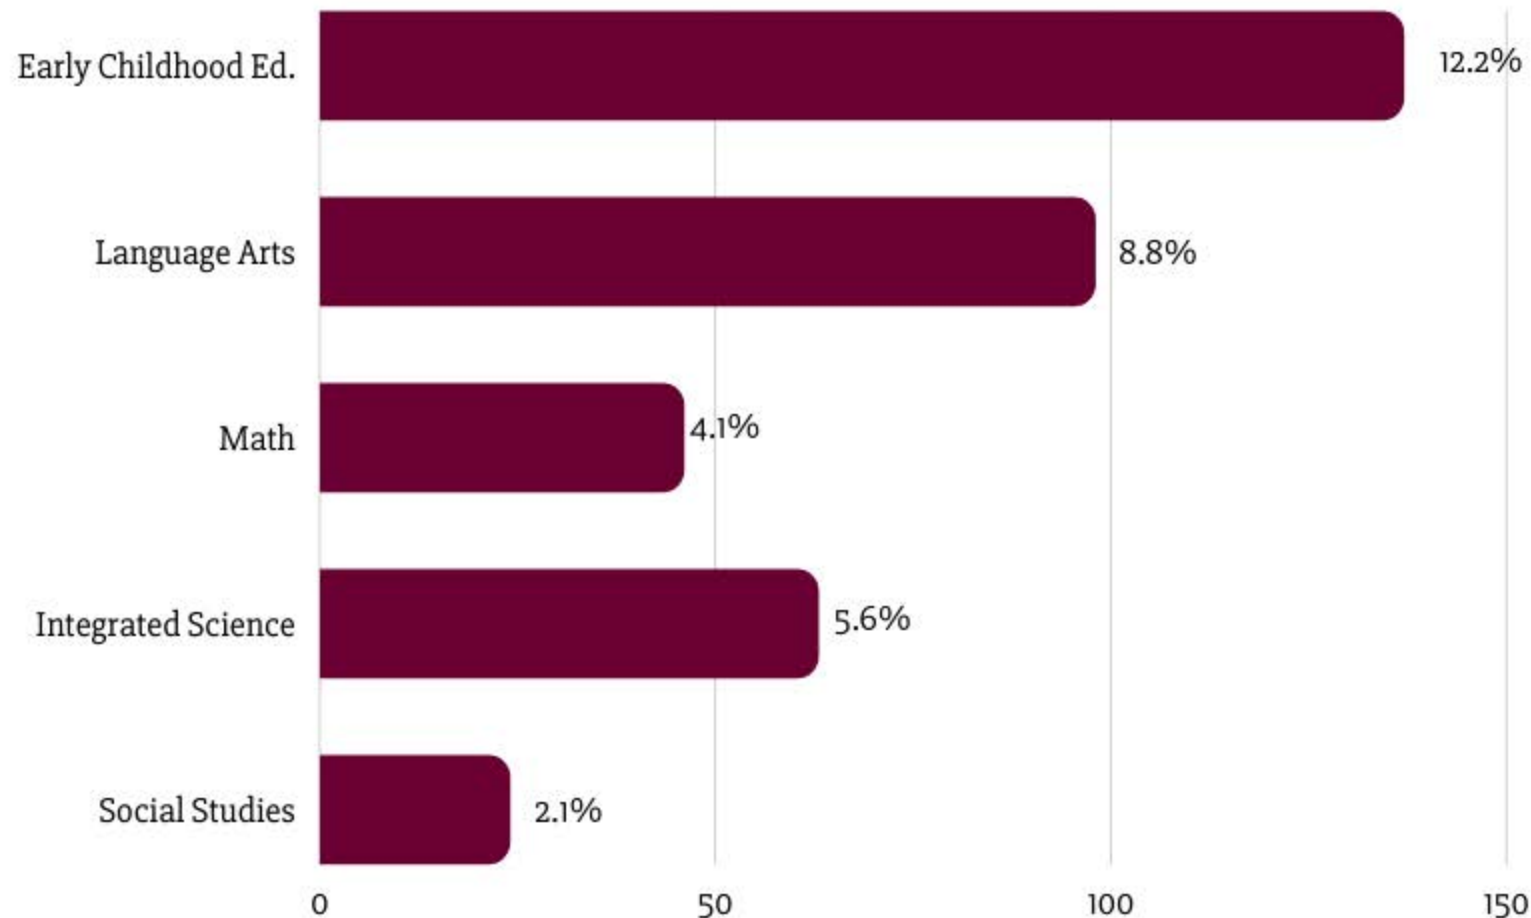

EPP Elementary Majors 2020-2021: Admitted and Enrolled Students

*percentages taken from total of Elementary Majors

EPP Secondary Majors 2020-2021: Admitted and Enrolled Students

*percentages taken from total of Secondary Majors

EPP K-12 Programs 2020-2021: Admitted and Enrolled Students (F21)

*percentages taken from total of all Majors and Minors

EPP Elementary Minors 2020-2021: Admitted and Enrolled Students

*percentages taken from total of Elementary Minors