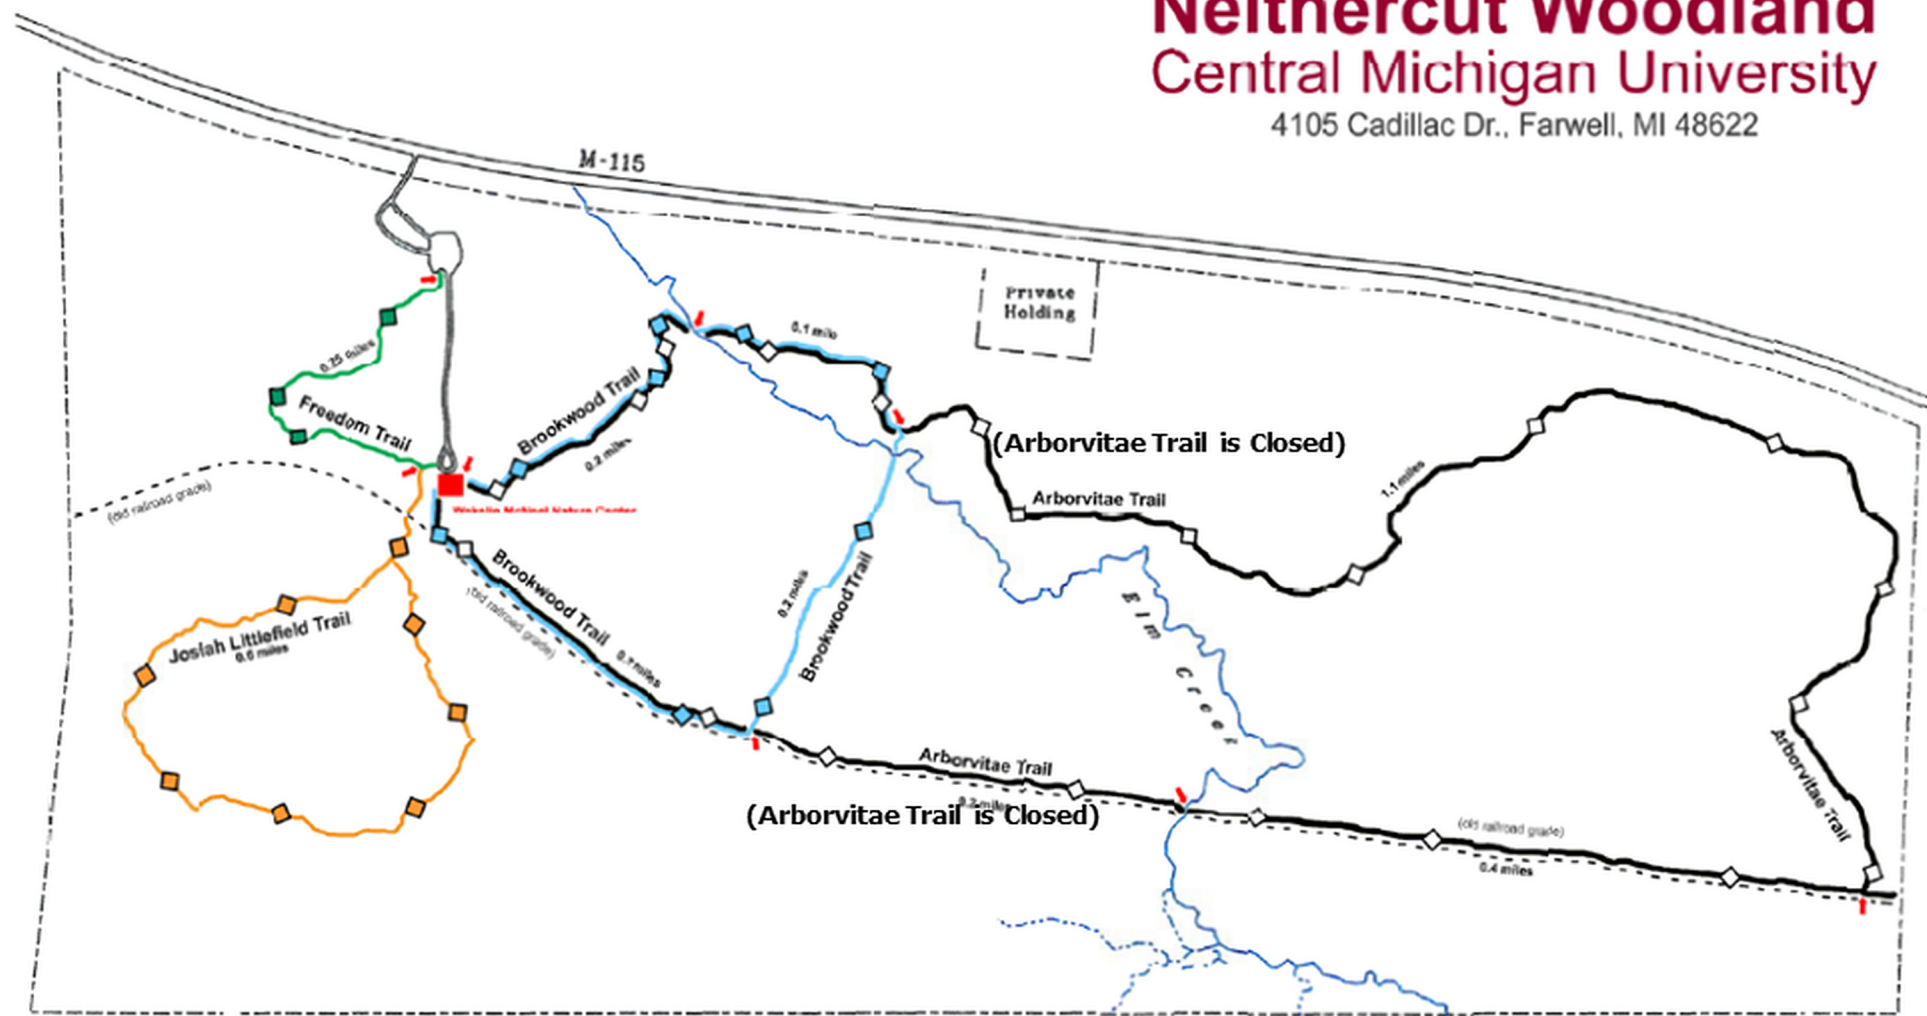

Trail Map

Neithercut Woodland

Central Michigan University

4105 Cadillac Dr., Farwell, MI 48622

GIS Center
Central Michigan University