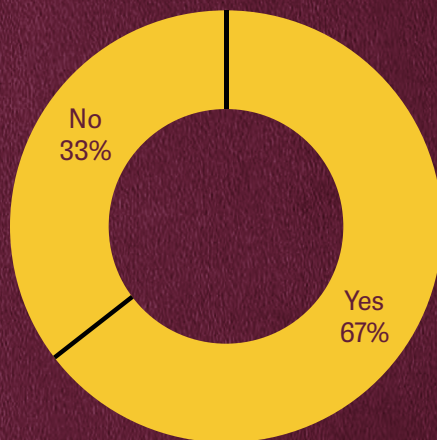

COLLEGE OF  
SCIENCE & ENGINEERING  
**INSCITE**

CENTRAL MICHIGAN UNIVERSITY

**MEET OUR PIONEER COHORT!**

Our first cohort started in January 2023, and is composed of:

- 33 students
- 11 majors represented
- Average GPA: 3.57
- Honors students: 33%
- Student-athlete: 1

IDENTIFIED AS HISTORICALLY MARGINALIZED IN STEM

BROAD RACIAL GROUP MEMBERSHIP

**Sexual orientation:**

Heterosexual: 70%  
Non-heterosexual: 30%  
*Includes asexual, bisexual, gay, pansexual, queer, androsexual*

**Socio-economic status**

First generation: 18%  
Financial risk: 18%  
Parents' income <30K: 9%

**Disabilities:**

Visual impairment: 6%  
Learning disability: 6%  
Physical impairment: 6%  
ADD/ADHD: 9%  
Psychiatric/psychological: 25% (depression, anxiety)