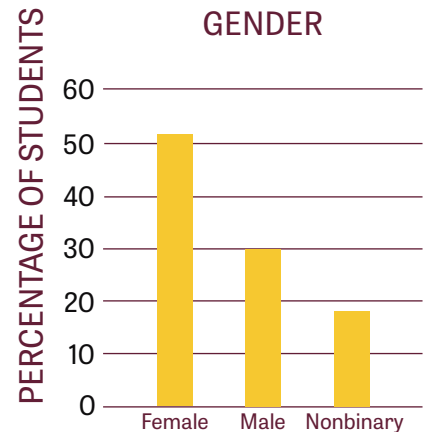

COLLEGE OF  
SCIENCE & ENGINEERING  
**INSCITE**

CENTRAL MICHIGAN UNIVERSITY

**MEET OUR PIONEER COHORT!**

Our first cohort started in January 2023, and is composed of:

- 33 students
- 11 majors represented
- Average GPA: 3.57
- Honors students: 33%
- Student-athlete: 1

IDENTIFIED AS HISTORICALLY MARGINALIZED IN STEM

BROAD RACIAL GROUP MEMBERSHIP

**Sexual orientation:**

Heterosexual: 70%  
Non-heterosexual: 30%  
*Includes asexual, bisexual, gay, pansexual, queer, androsexual*