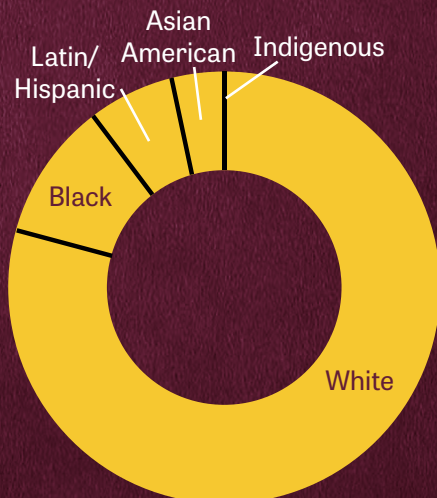

COLLEGE OF  
SCIENCE & ENGINEERING  
**INSCITE**

CENTRAL MICHIGAN UNIVERSITY

**MEET OUR PIONEER COHORT!**

Our first cohort started in January 2023, and is composed of:

- 33 students
- 11 majors represented
- Average GPA: 3.57
- Honors students: 33%
- Student-athlete: 1

IDENTIFIED AS HISTORICALLY MARGINALIZED IN STEM

BROAD RACIAL GROUP MEMBERSHIP

**Sexual orientation:**

Heterosexual: 70%  
Non-heterosexual: 30%  
*Includes asexual, bisexual, gay, pansexual, queer, androsexual*

**Socio-economic status**

First generation: 18%  
Financial risk: 18%  
Parents' income <30K: 9%

**Disabilities:**

Visual impairment: 6%  
Learning disability: 6%  
Physical impairment: 6%  
ADD/ADHD: 9%  
Psychiatric/psychological: 25% (depression, anxiety)