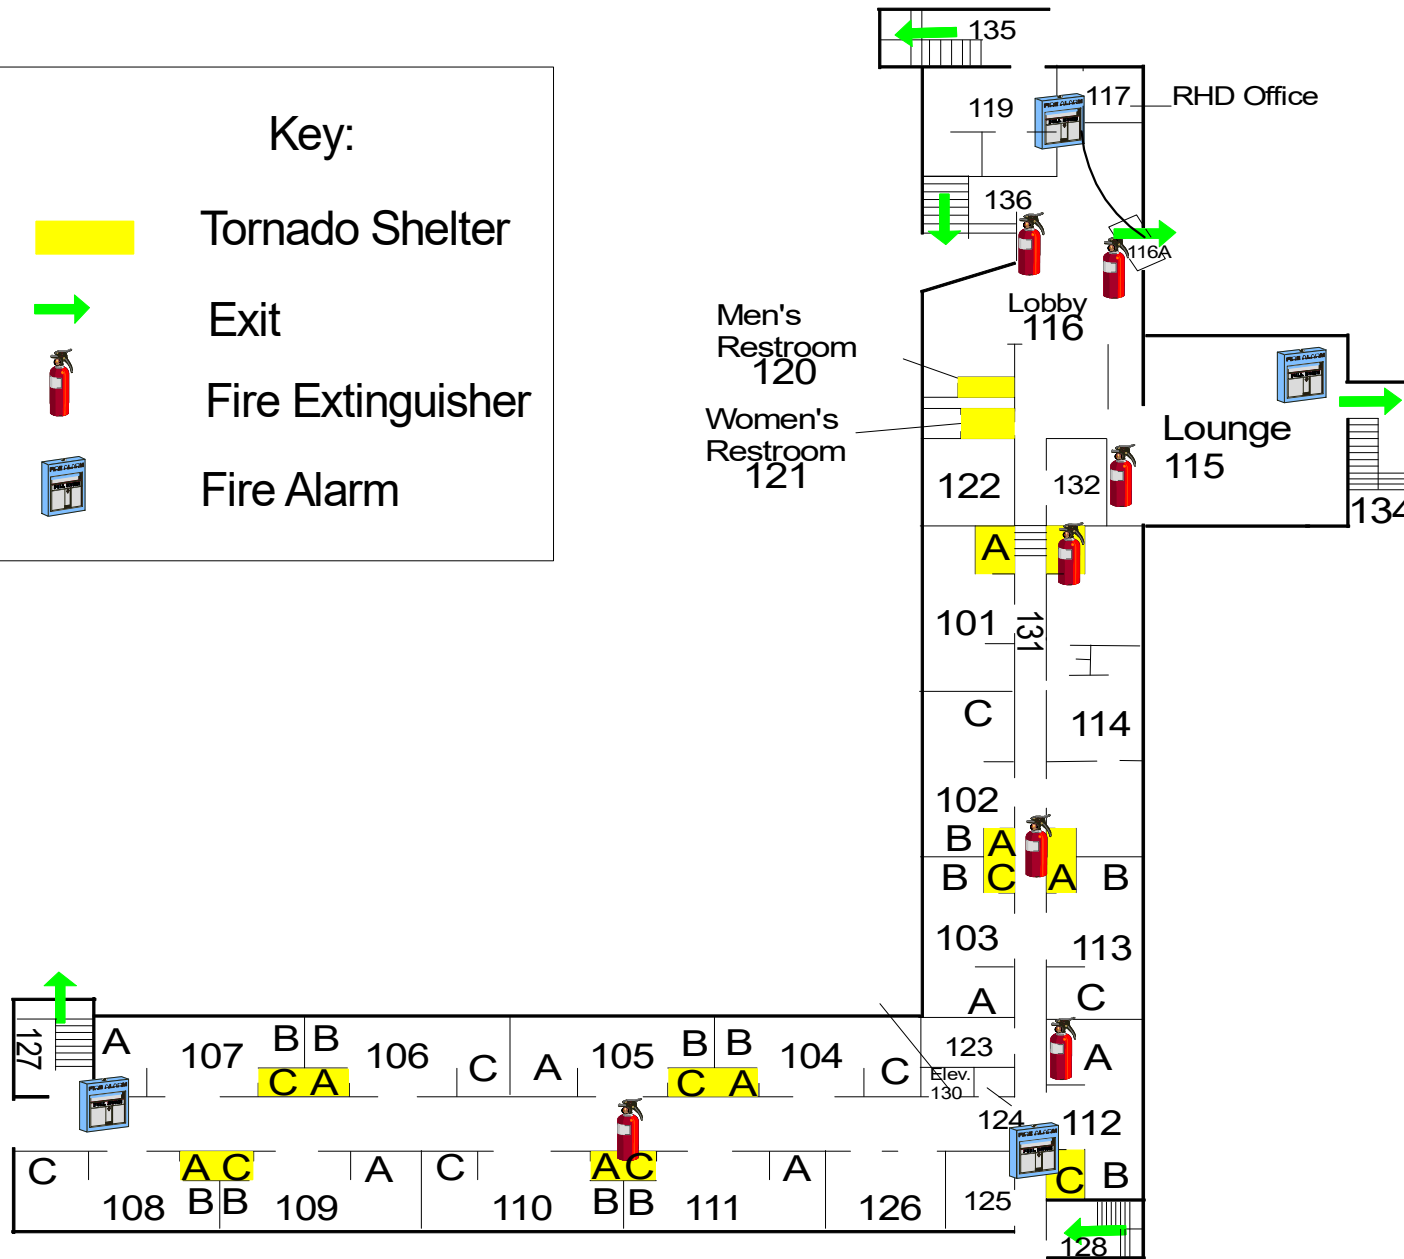

Key:

-  Tornado Shelter
-  Exit
-  Fire Extinguisher
-  Fire Alarm

# Beddow Hall - First Floor

Tornado Shelter & Emergency Equipment Locations

Scale: 1" = 45'

Date: 3/2020

Sheet: 1 of 1