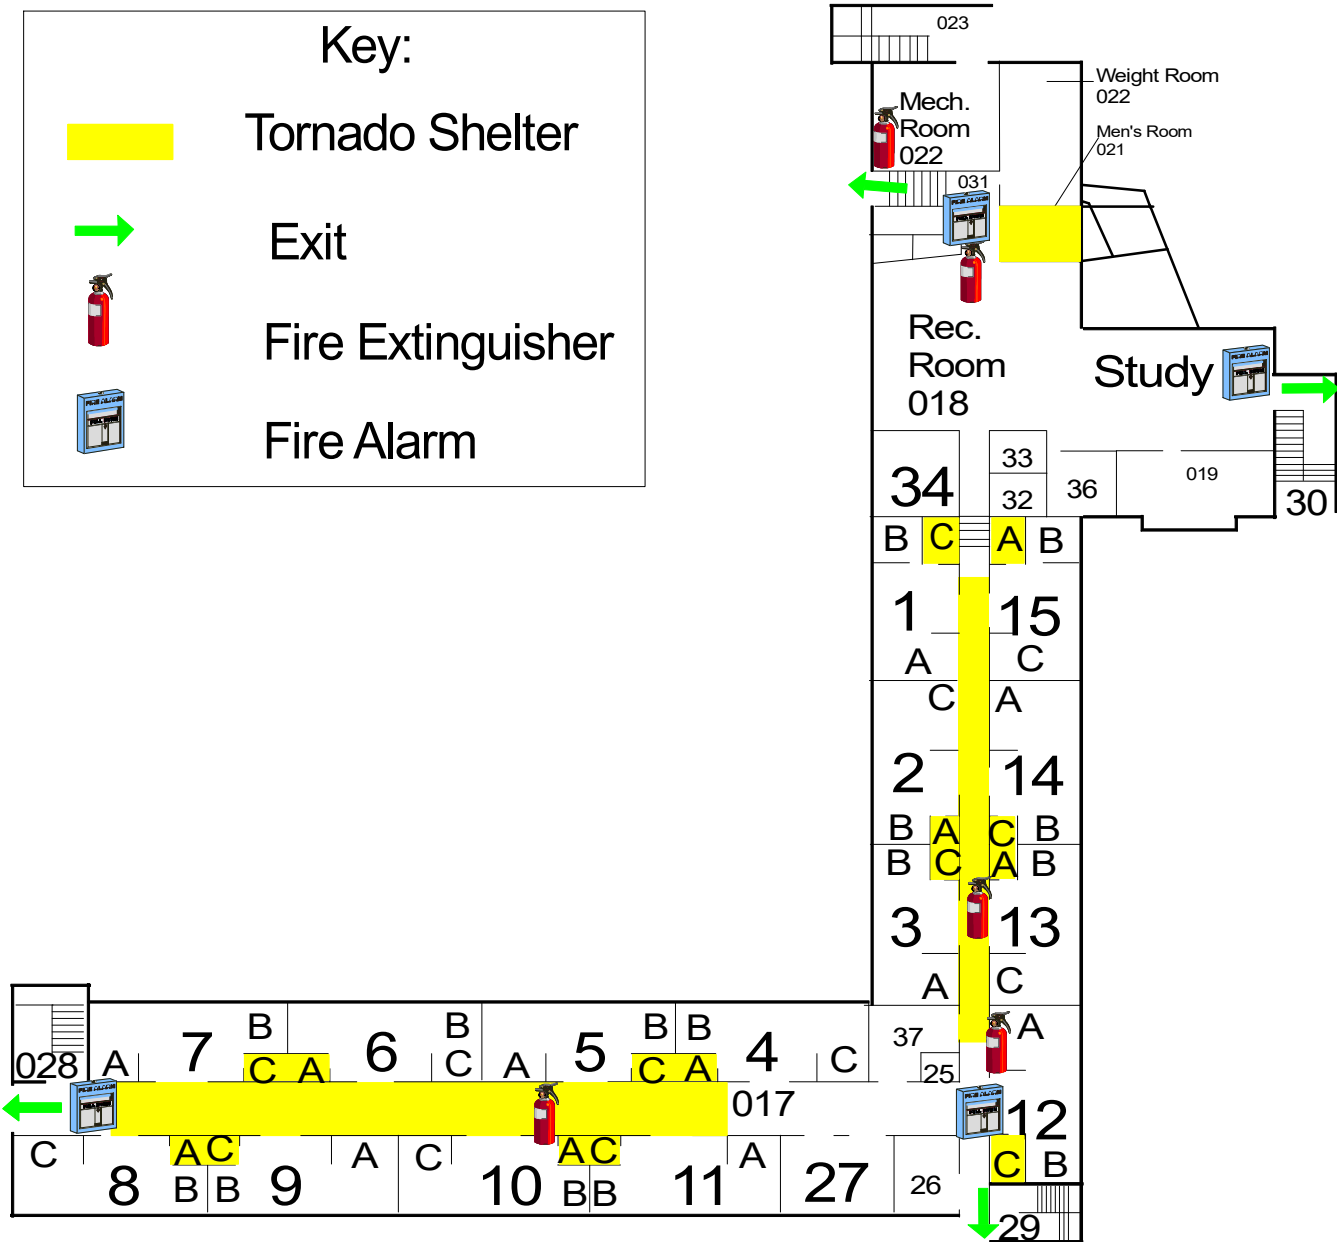

Key:

-  Tornado Shelter
-  Exit
-  Fire Extinguisher
-  Fire Alarm

NORTH

Beddow Hall - Ground Floor

Tornado Shelter & Emergency Equipment Locations