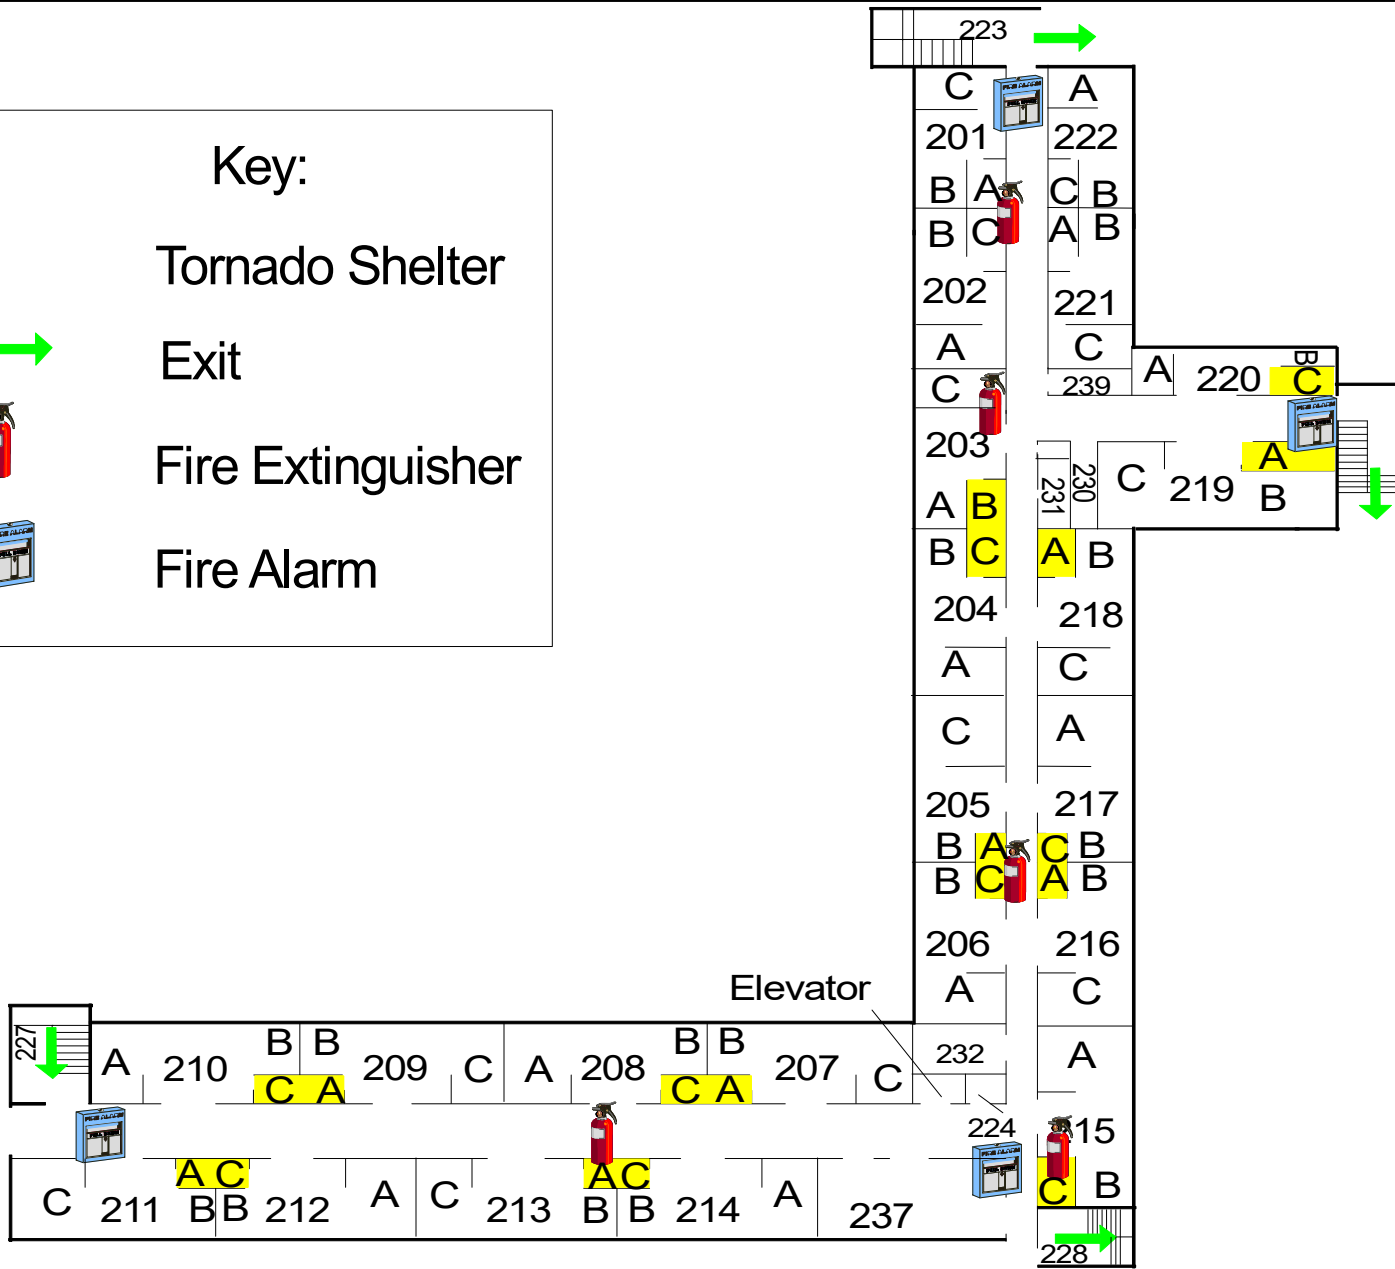

Key:

-  Tornado Shelter
-  Exit
-  Fire Extinguisher
-  Fire Alarm

NORTH