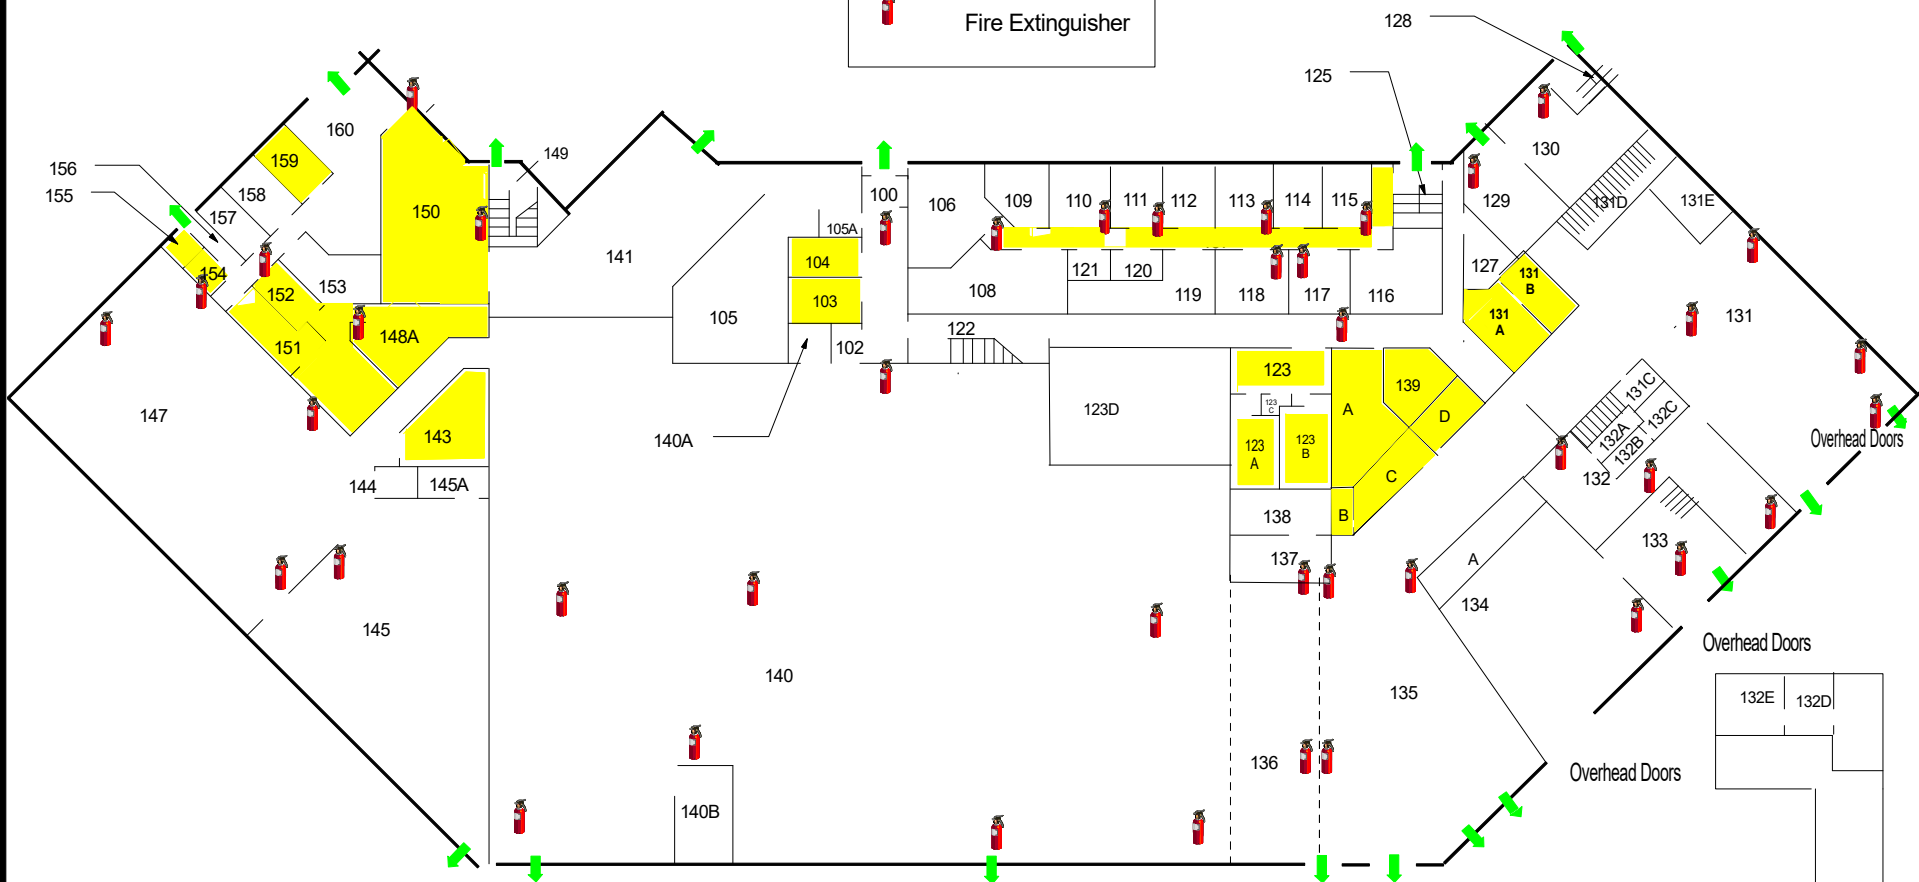

**Key:**

-  Tornado Shelter
-  Exit
-  Fire Extinguisher

  
**NORTH**