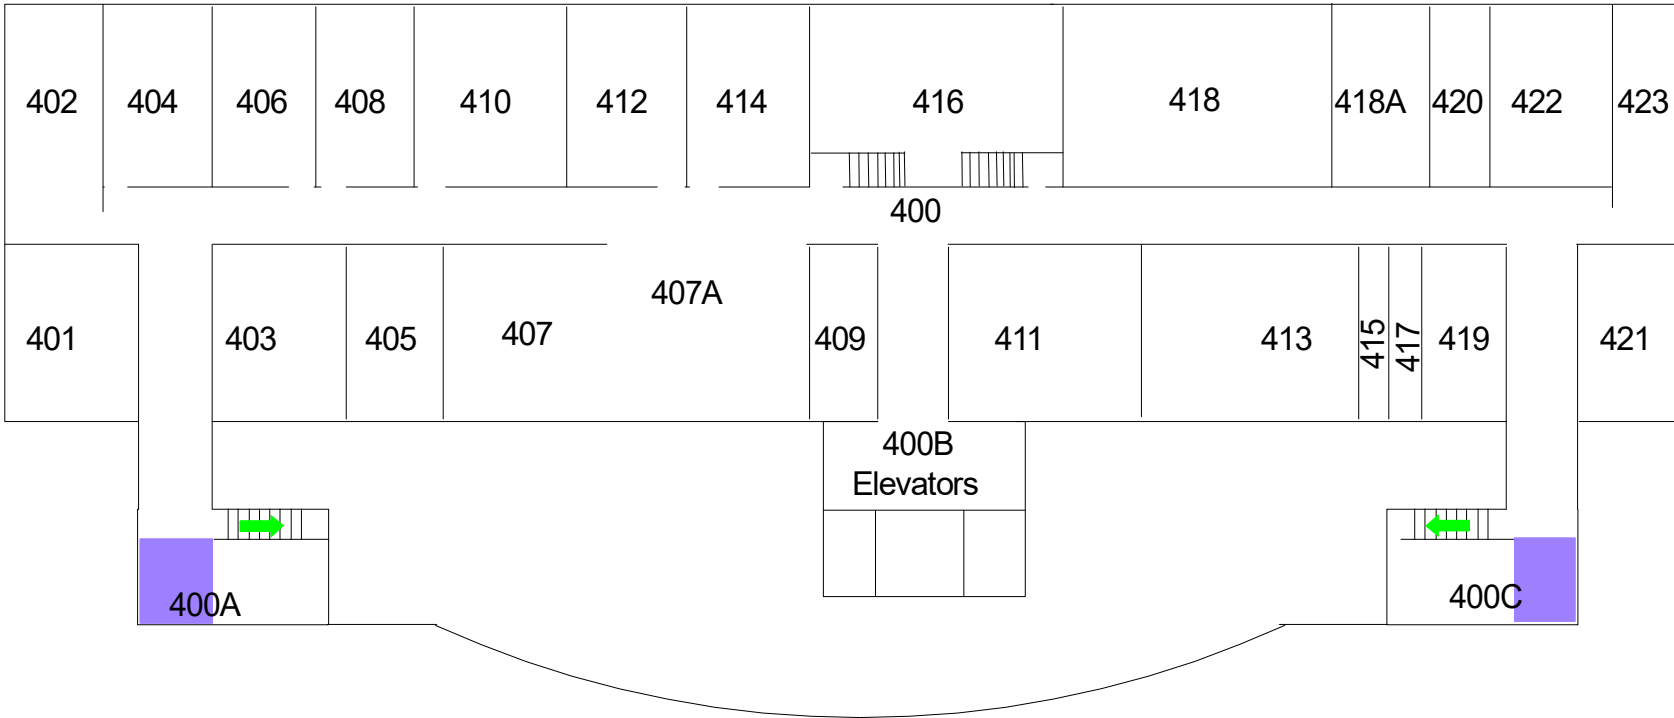

Key:

-  Exit
-  Fire Extinguisher
-  Fire Alarm
-  Area of Refuge

NORTH

Environmental Health
and Safety

Central Michigan University
Kelly Shorts Stadium - Fourth Floor

Tornado Shelter & Emergency Equipment Locations