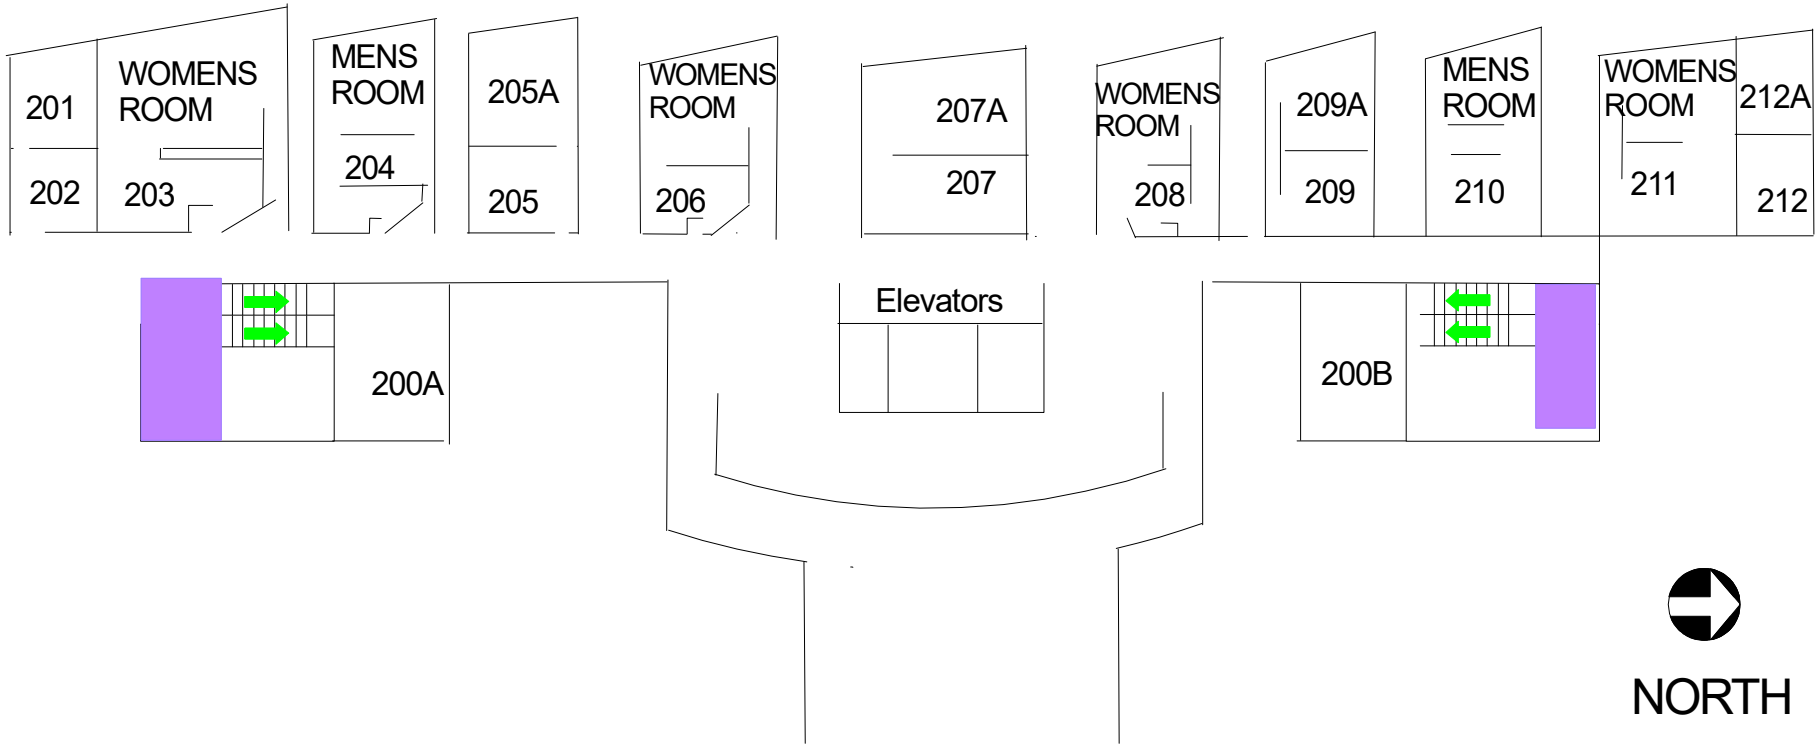

Key:

-  Exit
-  Fire Extinguisher
-  Fire Alarm
-  Area of Refuge

Environmental Health
and Safety

Central Michigan University
Kelly Shorts Stadium - Second Floor

Tornado Shelter & Emergency Equipment Locations