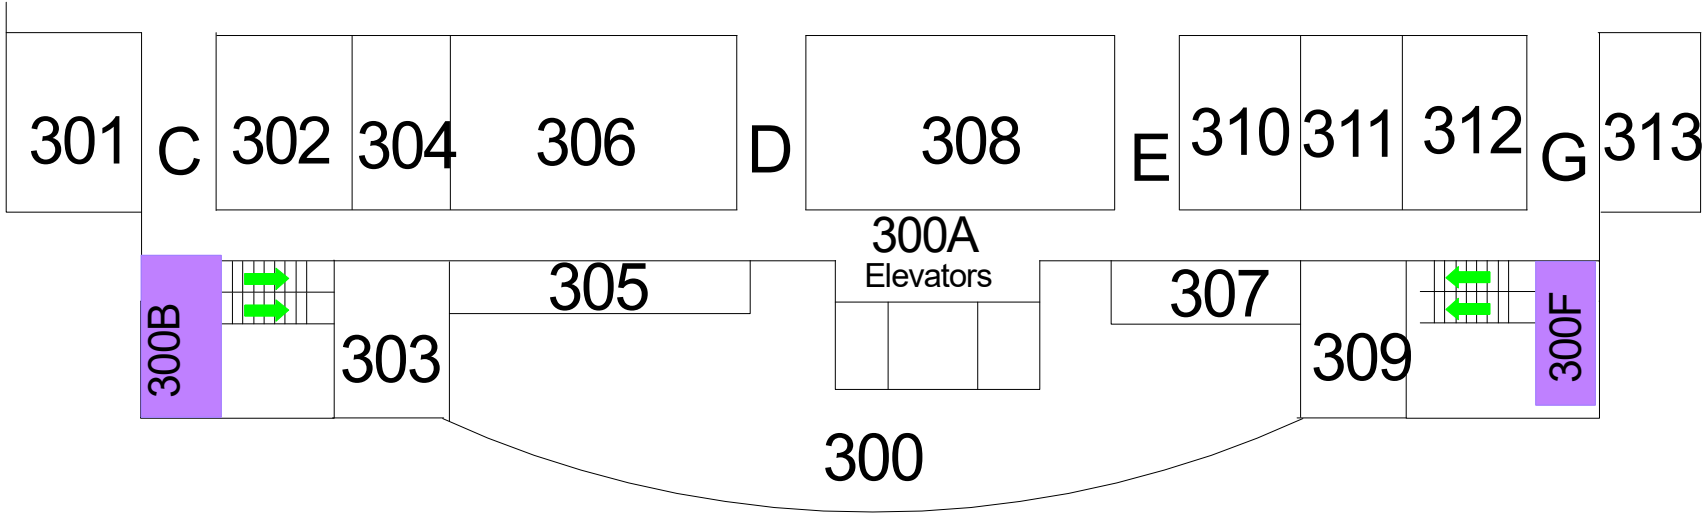

Key:

-  Exit
-  Fire Extinguisher
-  Fire Alarm
-  Area of Refuge

NORTH