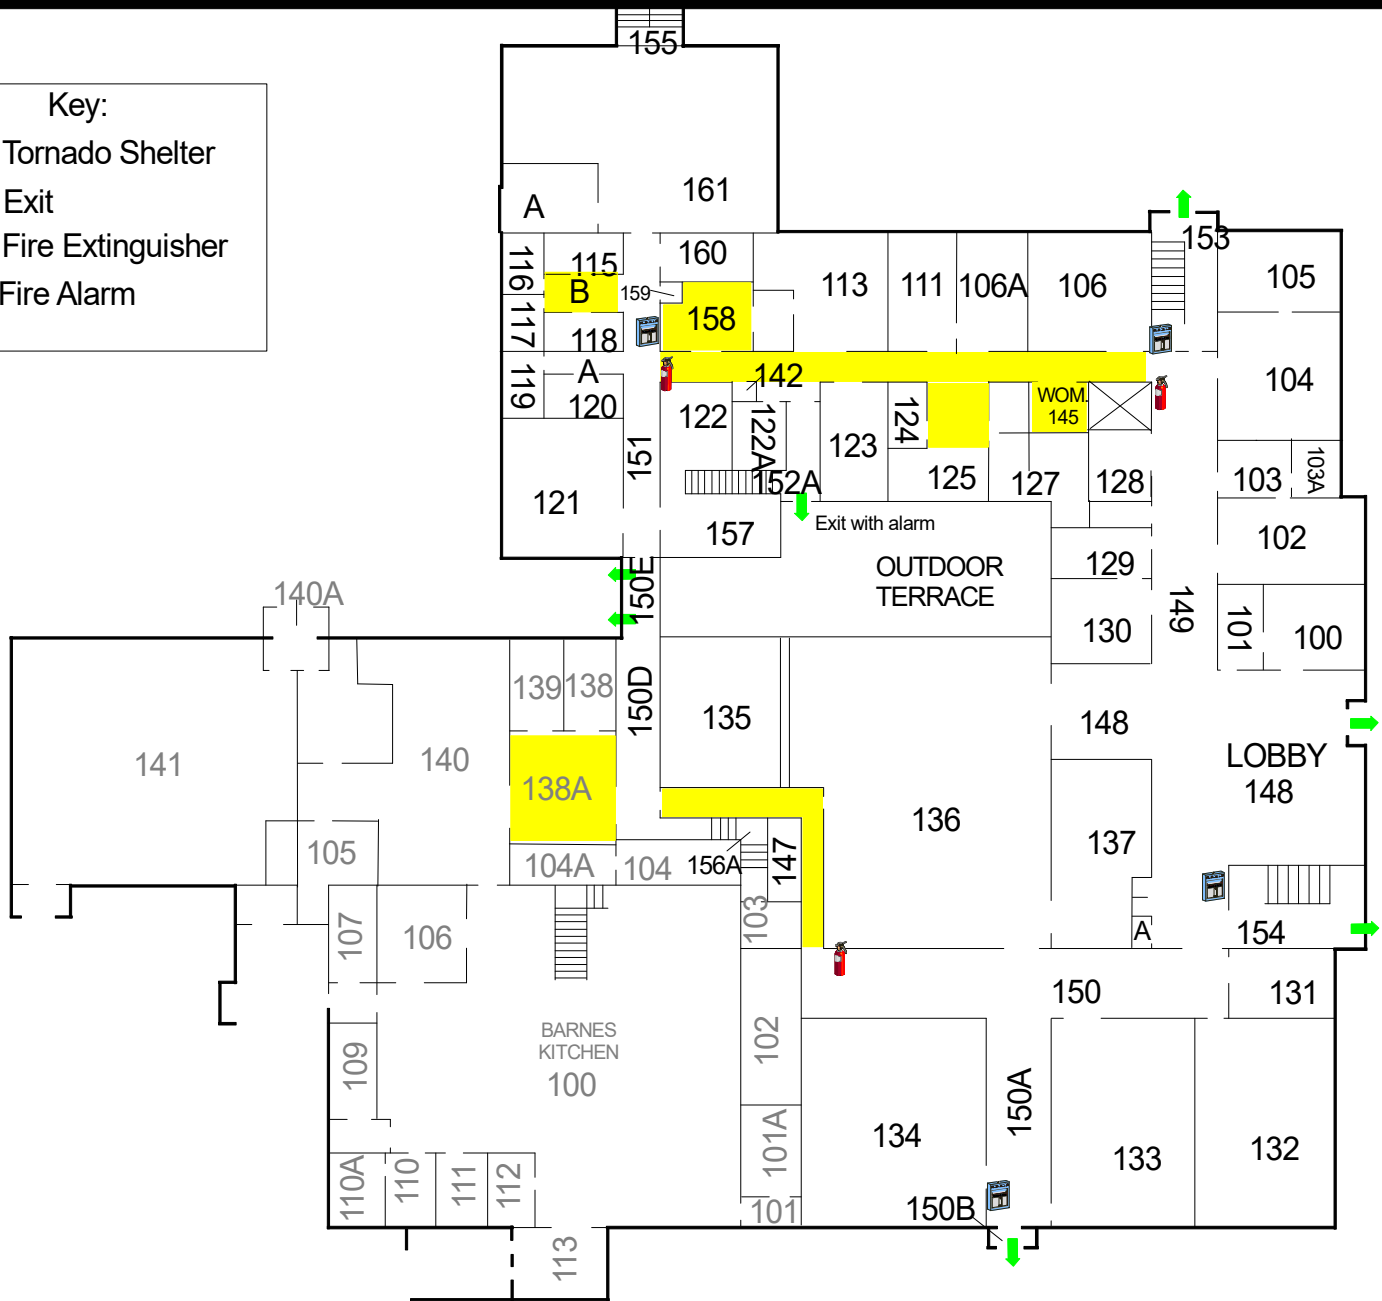

Key:

-  Tornado Shelter
-  Exit
-  Fire Extinguisher
-  Fire Alarm

NORTH