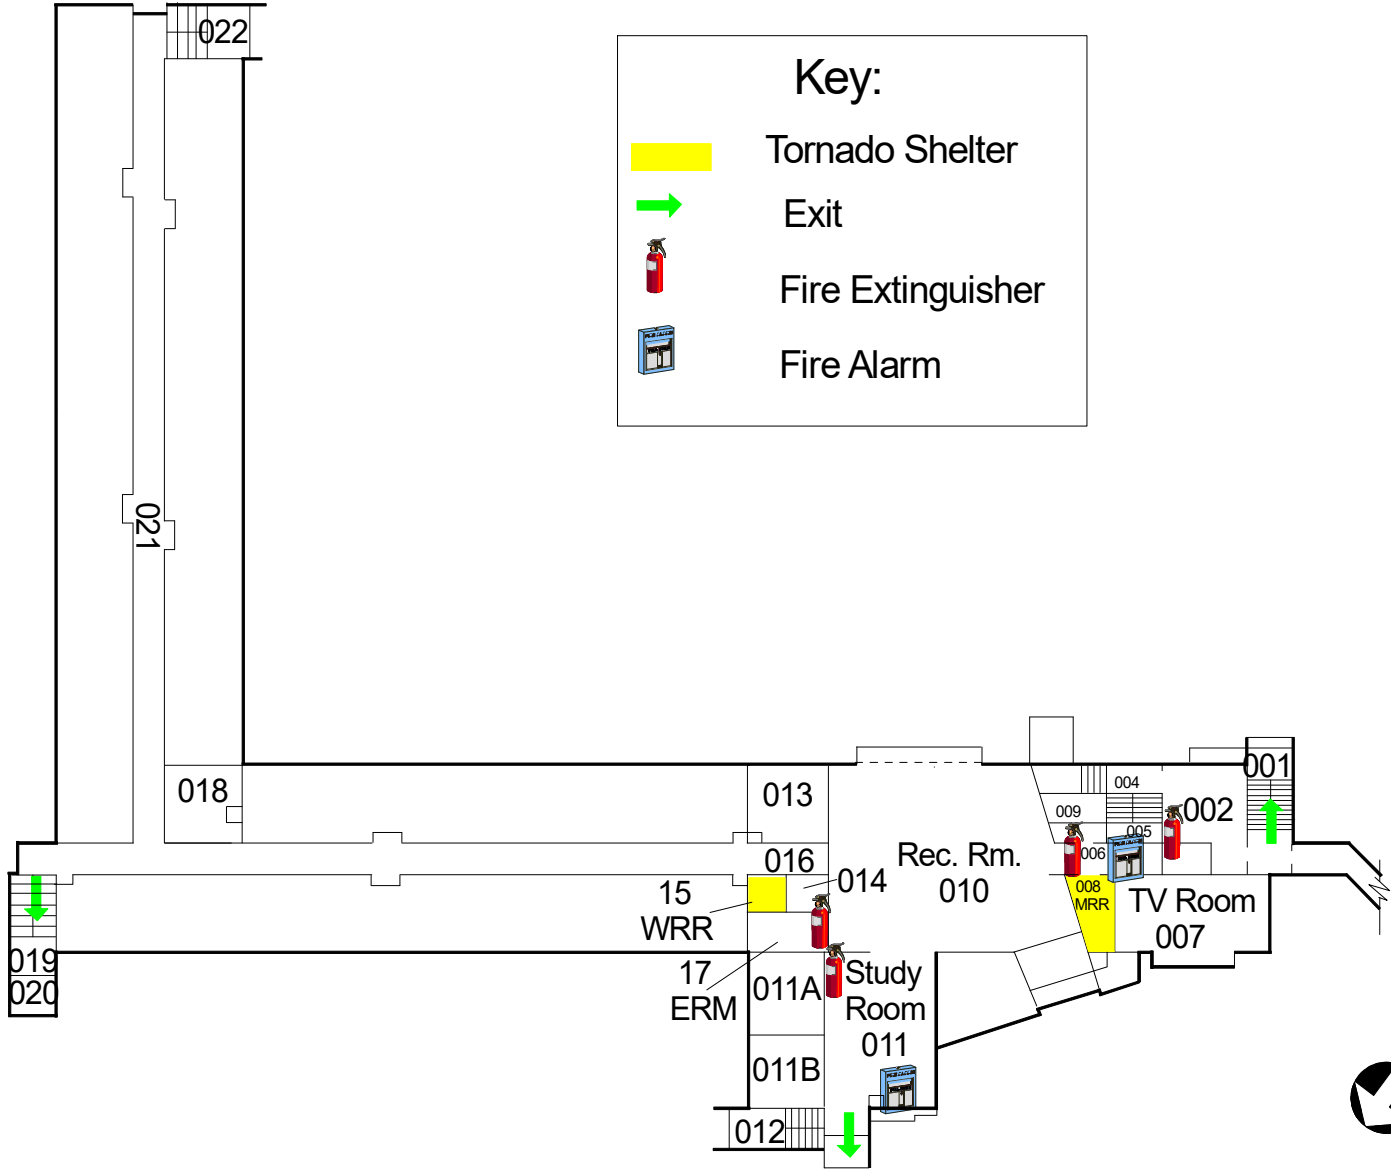

Key:

-  Tornado Shelter
-  Exit
-  Fire Extinguisher
-  Fire Alarm

NORTH

Environmental Health and Safety

Central Michigan University
Sweeney Hall - Ground Floor

Tornado Shelter & Emergency Equipment Locations

Scale: 1" = 37'

Date: 4/2020

Sheet: 1 of 1