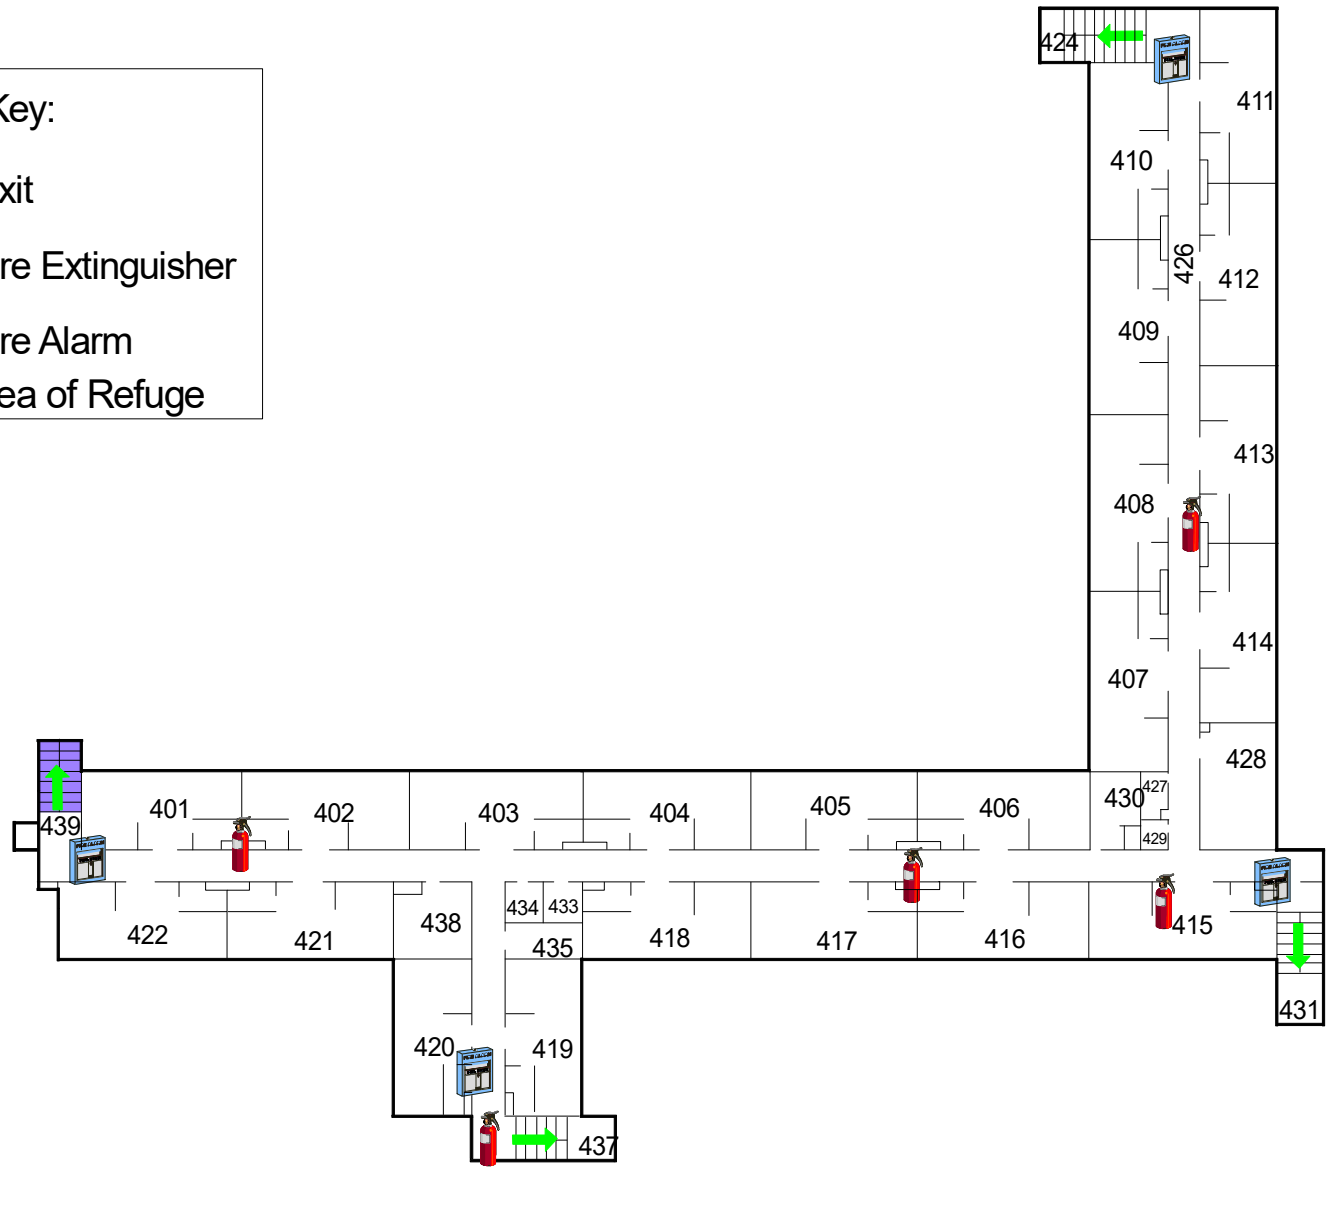

Key:

-  Exit
-  Fire Extinguisher
-  Fire Alarm
-  Area of Refuge

Environmental Health
and Safety

Central Michigan University
Thorpe Hall - Fourth Floor

Tornado Shelter & Emergency Equipment Locations

Scale = 3/4" = 28'