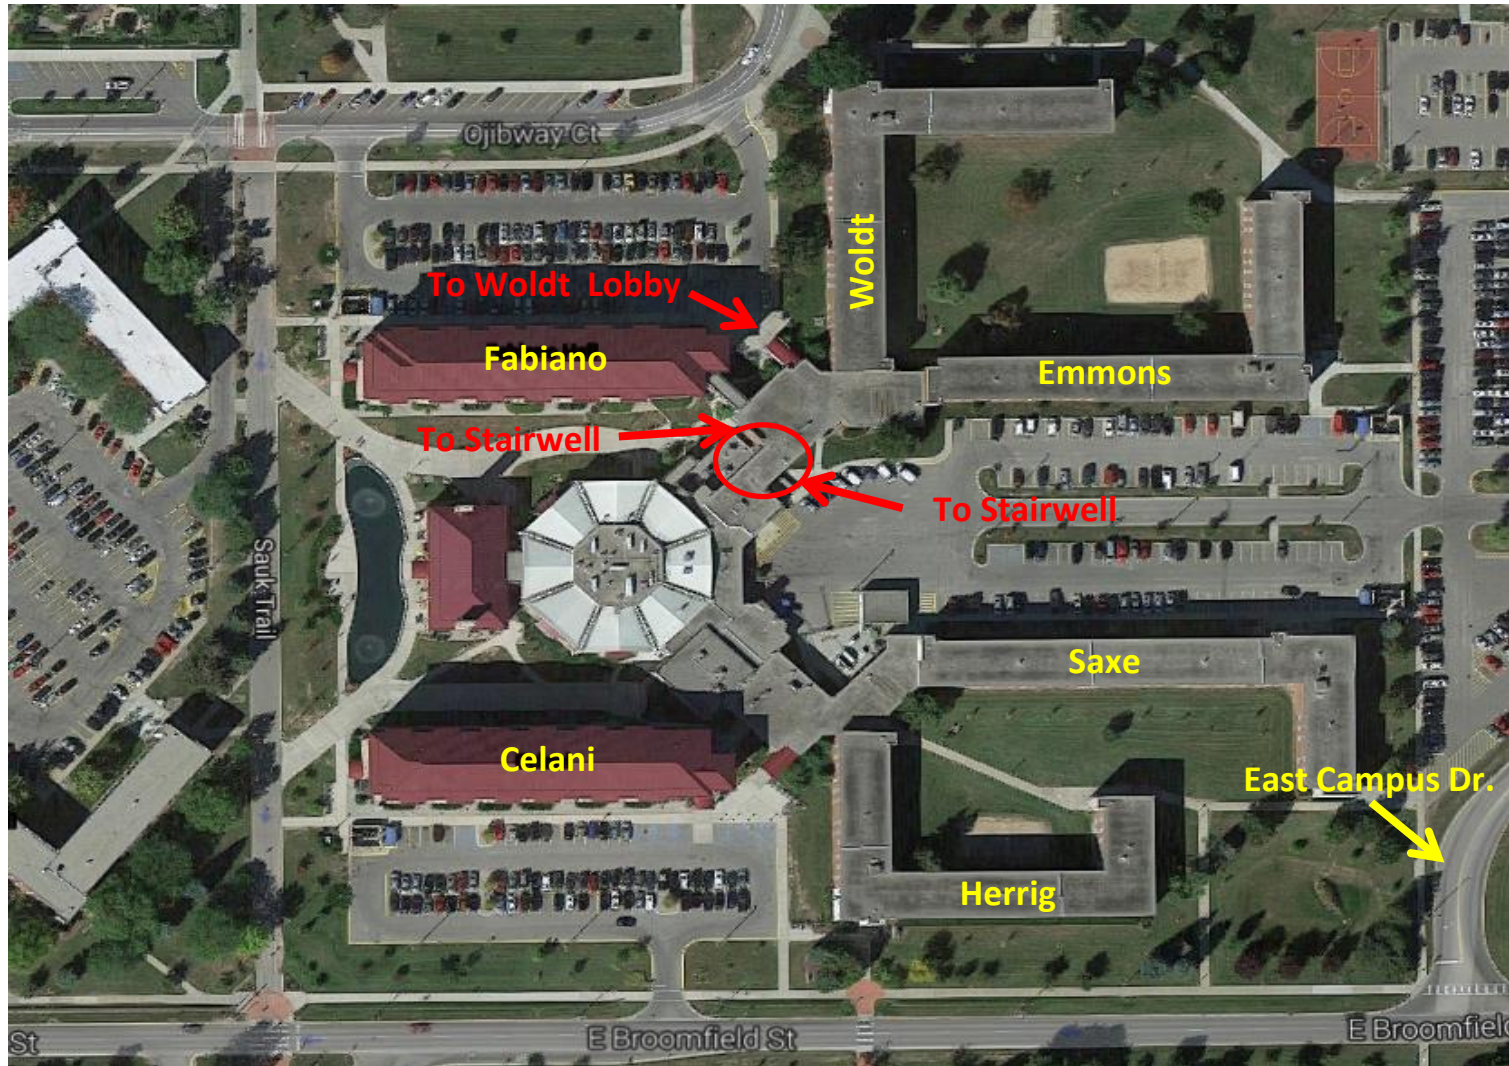

Woldt Hall 032A - Lower Level Classroom Room

The red arrows point to sunken stairwell. Go down the stairs, and through the north door. Woldt Hall 032A is the only classroom in the lower level.

Directions from the Woldt Hall Lobby:

As soon as you walk into the Lobby, turn to the left and go through the first door on the left to Woldt Hall. Follow the stairwell on the right down to the lower level and go through the door on the left. As you enter the lower level 032A will be straight ahead.