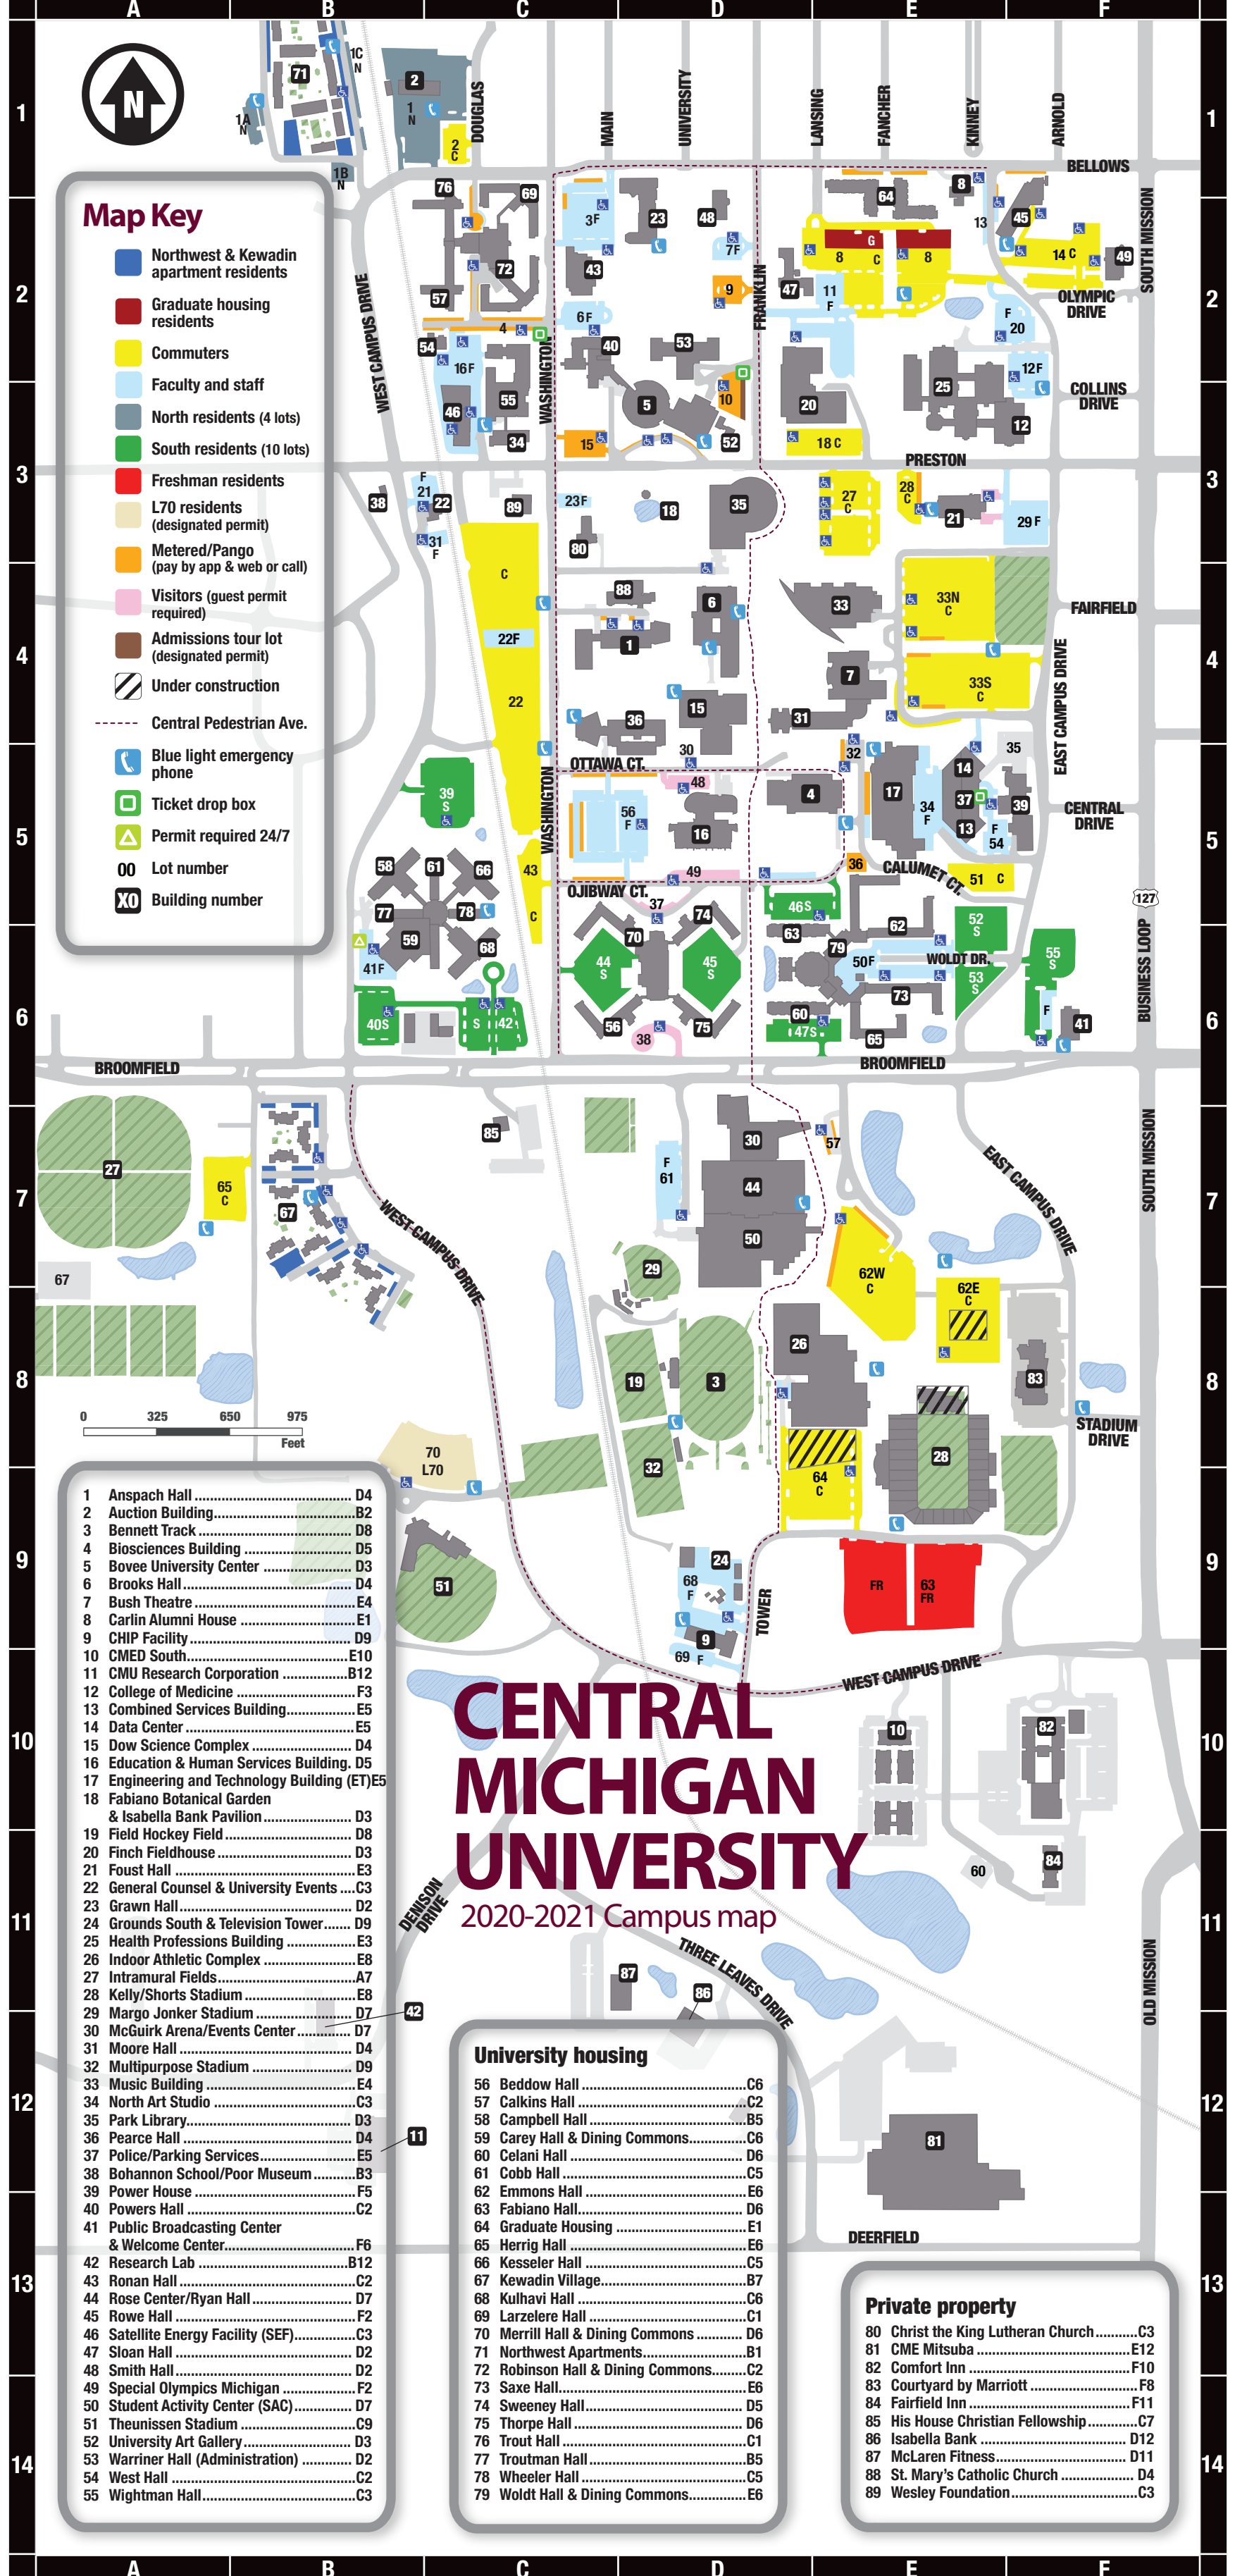

Map Key

- Northwest & Kewadin apartment residents
- Graduate housing residents
- Commuters
- Faculty and staff
- North residents (4 lots)
- South residents (10 lots)
- Freshman residents
- L70 residents (designated permit)
- Metered/Pango (pay by app & web or call)
- Visitors (guest permit required)
- Admissions tour lot (designated permit)
- Under construction
- Central Pedestrian Ave.
- Blue light emergency phone
- Ticket drop box
- Permit required 24/7
- Lot number
- Building number

1	Anspach Hall	D4
2	Auction Building	B2
3	Bennett Track	D8
4	Biosciences Building	D5
5	Bovee University Center	D3
6	Brooks Hall	D4
7	Bush Theatre	E4
8	Carlin Alumni House	E1
9	CHIP Facility	D9
10	CMED South	E10
11	CMU Research Corporation	B12
12	College of Medicine	F3
13	Combined Services Building	E5
14	Data Center	E5
15	Dow Science Complex	D4
16	Education & Human Services Building	D5
17	Engineering and Technology Building (ET)	E5
18	Fabiano Botanical Garden & Isabella Bank Pavilion	D3
19	Field Hockey Field	D8
20	Finch Fieldhouse	D3
21	Foust Hall	E3
22	General Counsel & University Events	C3
23	Grawn Hall	D2
24	Grounds South & Television Tower	D9
25	Health Professions Building	E3
26	Indoor Athletic Complex	E8
27	Intramural Fields	A7
28	Kelly/Shorts Stadium	E8
29	Margo Jonker Stadium	D7
30	McGuirk Arena/Events Center	D7
31	Moore Hall	D4
32	Multipurpose Stadium	D9
33	Music Building	E4
34	North Art Studio	C3
35	Park Library	D3
36	Pearce Hall	D4
37	Police/Parking Services	E5
38	Bohannon School/Poor Museum	B3
39	Power House	F5
40	Powers Hall	C2
41	Public Broadcasting Center & Welcome Center	F6
42	Research Lab	B12
43	Ronan Hall	C2
44	Rose Center/Ryan Hall	D7
45	Rowe Hall	F2
46	Satellite Energy Facility (SEF)	C3
47	Sloan Hall	D2
48	Smith Hall	D2
49	Special Olympics Michigan	F2
50	Student Activity Center (SAC)	D7
51	Theunissen Stadium	C9
52	University Art Gallery	D3
53	Warriner Hall (Administration)	D2
54	West Hall	C2
55	Wightman Hall	C3